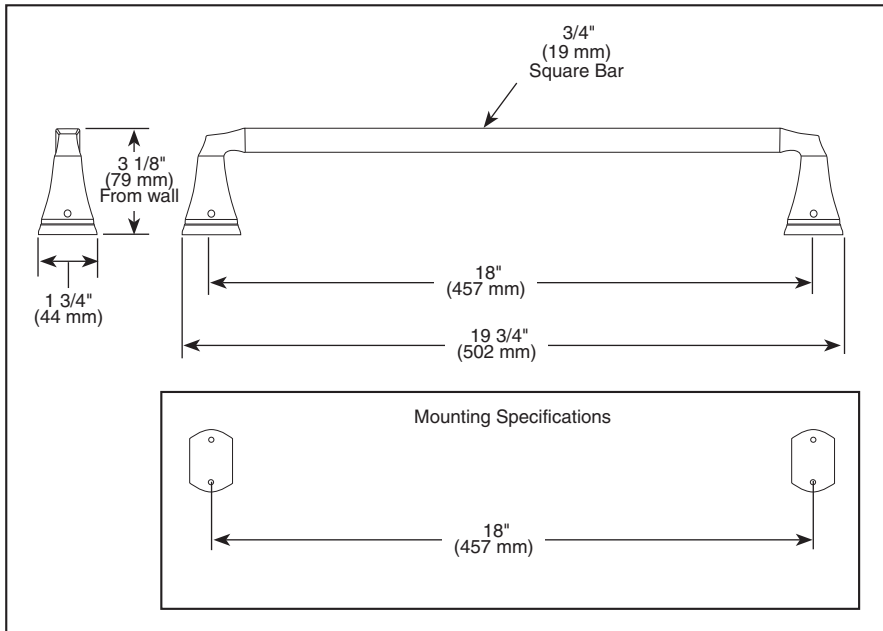

ACCESSORIES

- Dryden™ Bath Collection
- 18" Towel Bar

Submitted Model No.: _____

Specific Features: _____

STANDARD SPECIFICATIONS:

- Wood blocking is preferable behind all wall surfaces. If wood blocking is not available, the following fasteners are suggested: Tile/Masonry-Plastic or lead Anchors Plaster/drywall-Toggle bolts.
- Mounting hardware and mounting template included with product.