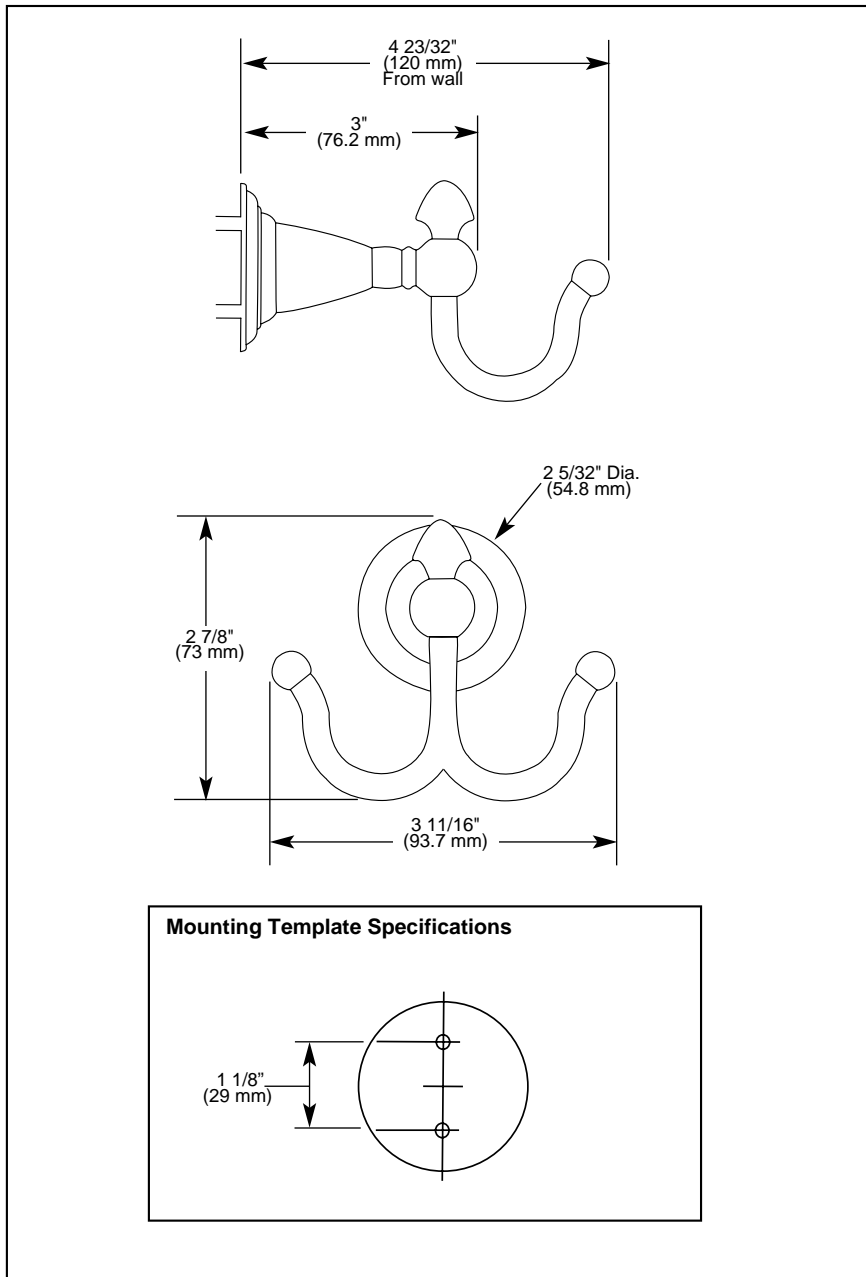

## ACCESSORIES

- Victorian<sup>®</sup> Series
- Double Robe Hook

Submitted Model No.: \_\_\_\_\_

Specific Features: \_\_\_\_\_

### STANDARD SPECIFICATIONS:

- Wood blocking is preferable behind all wall surfaces. If wood blocking is not available, the following fasteners are suggested: Tile/Masonry-Plastic or lead Anchors Plaster/drywall-Toggle bolts.
- Mounting hardware and mounting instructions included with product.