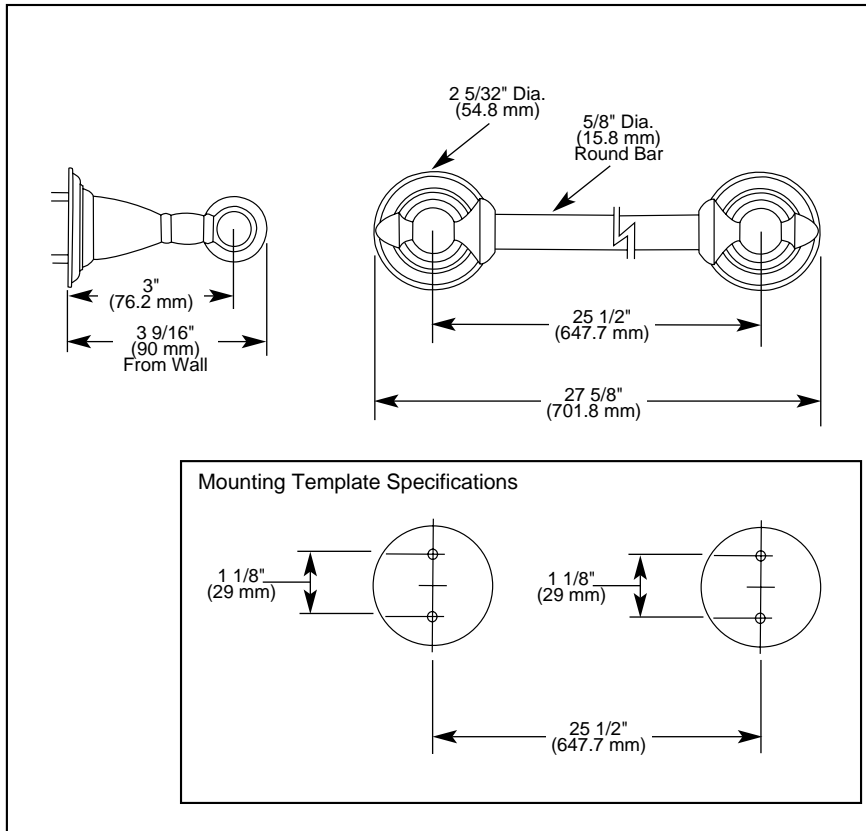

## ACCESSORIES

- Victorian<sup>®</sup> Series
- 24" Towel bar

Submitted Model No.: \_\_\_\_\_

Specific Features: \_\_\_\_\_

### STANDARD SPECIFICATIONS:

- Wood blocking is preferable behind all wall surfaces. If wood blocking is not available, the following fasteners are suggested: Tile/Masonry-Plastic or lead Anchors Plaster/drywall-Toggle bolts.
- Mounting hardware and mounting template included with product.