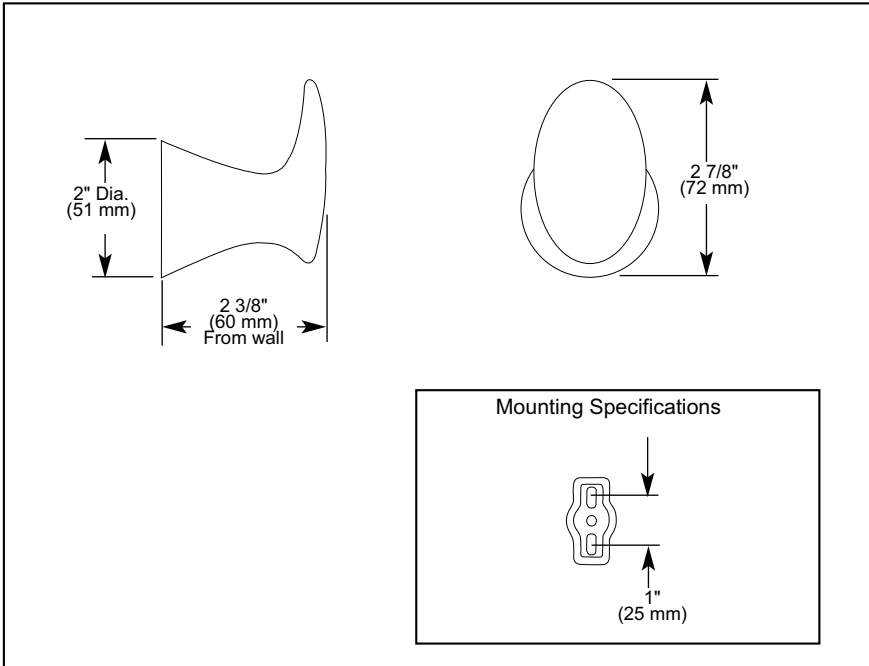

Submitted Model No.: _____

Specific Features: _____

DELTA
ACCESSORIES

- Lahara™ Bath Collection
- Robe Hook

STANDARD SPECIFICATIONS:

- Wood blocking is preferable behind all wall surfaces. If wood blocking is not available, the following fasteners are suggested: Tile/Masonry-Plastic or lead Anchors Plaster/drywall-Toggle bolts.
- Mounting hardware included with product.