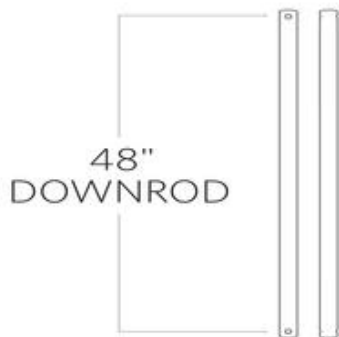

DR48RB: 48" Downrod - Roman Bronze

Dimensions:

Weight: 2 lbs.

Material List:

UPC #:026586947294

Finish: Roman Bronze (RB)

Shipping Information:

Package Type	Product #	Quantity	UPC	Length	Width	Height	Cube	Weight	Fr. Class	UPS Ship
Individual	DR48RB	1	026586947294	48	1.2	1.1	0.037	2.8	60	Yes
Master Pack		12	10026586947291	48	7.4	2.3	0.473	34	60	Yes
NJ Pallet		360		48	40	48	53.333	1020		No
NV Pallet		360		48	40	48	53.333	1020		No