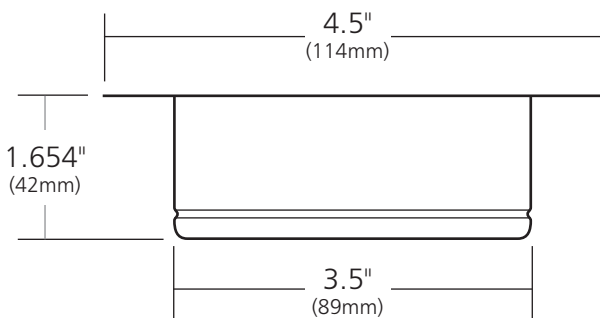

*SPECIFICATIONS*

**3.5" BASKET STRAINER  
WITH DISPOSER TRIM**

*Kitchen / Bar & Prep*

- DR340-BN Brushed Nickel
- DR340-CH Chrome
- DR340-ORB Oil Rubbed Bronze
- DR340-PC Polished Copper
- DR340-PN Polished Nickel
- DR340-SC Solid Copper
- DR340-WC Weathered Copper

**PRODUCT DETAILS**

- Fits 3.5" (89mm) drain opening
- Features center post with double o-ring construction for tight seal and durability
- Fits most ISE type disposer units with 3.375" (86mm) I.D.

**COORDINATING PRODUCTS**

- Kitchen or Bar & Prep basin with 3.5" (89mm) drain opening
- Matching Basket Strainer: DR320