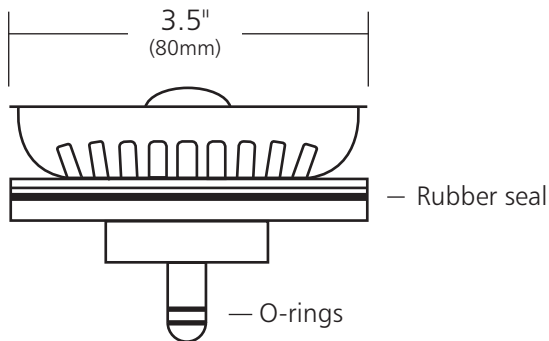

*SPECIFICATIONS*

**3.5" BASKET STRAINER  
WITH DISPOSER TRIM**

*Kitchen / Bar & Prep*

- DR340-BN Brushed Nickel
- DR340-CH Chrome
- DR340-ORB Oil Rubbed Bronze
- DR340-PC Polished Copper
- DR340-PN Polished Nickel
- DR340-SC Solid Copper
- DR340-WC Weathered Copper

**PRODUCT DETAILS**

- Fits 3.5" (89mm) drain opening
- Features center post with double o-ring construction for tight seal and durability
- Fits most ISE type disposer units with 3.375" (86mm) I.D.

**COORDINATING PRODUCTS**

- Kitchen or Bar & Prep basin with 3.5" (89mm) drain opening
- Matching Basket Strainer: DR320