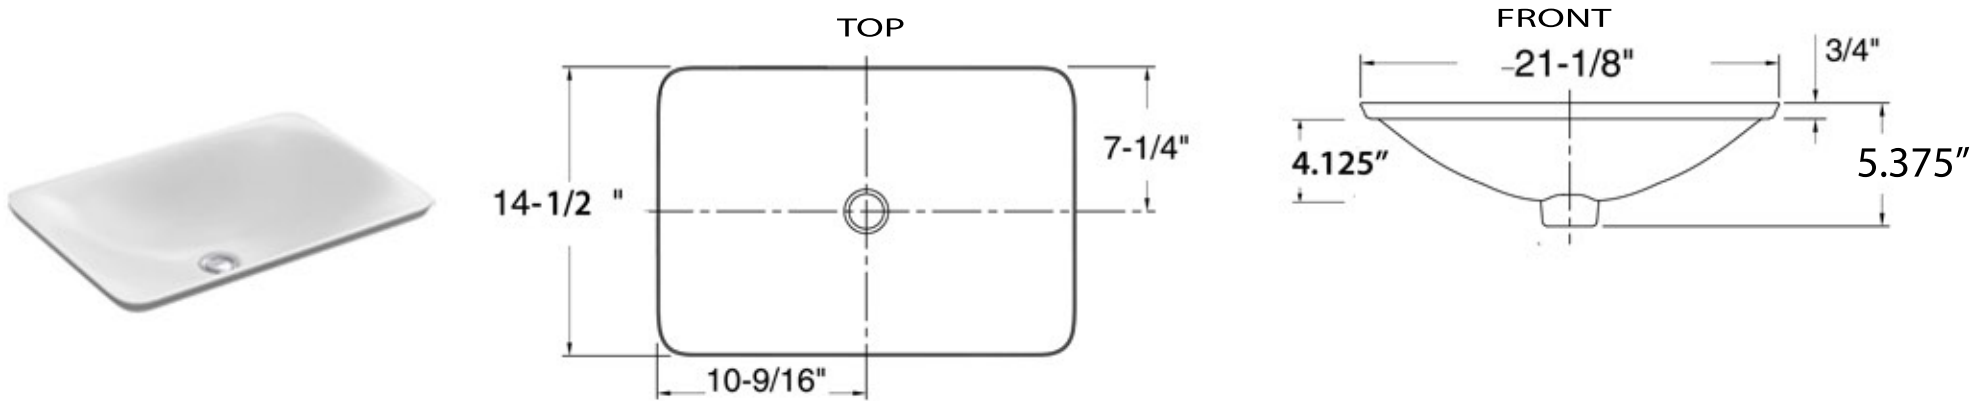

Great Point Collection

Premium Ceramic
Vitreous China

MODEL:

DI-2114-R

Overall Dimensions	Interior Basin	Overflow	Height, Depth	Drain Dimension
21.175" x 14.5"	21.175" x 14.5"	No	5.375", 4.125"	1.75" standard

FEATURES

- Vitreous china, self rimming top mount sink
- 4.125" Bowl Depth
- Glazed Enamel Finish
- Limited Manufacturers Warranty
- Drain Opening is Standard 1.75"
- Nominal Dimensions, actual may vary by up to .25"
- No Faucet Hole - requires counter or wall mount faucet