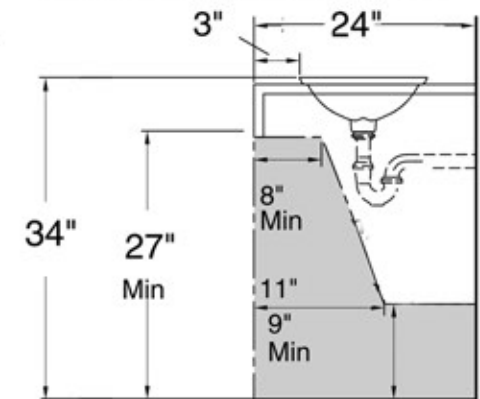

Great Point Collection

Premium Ceramic
Vitreous China

MODEL:

DI-2114-R

Overall Dimensions	Interior Basin	Overflow	Height, Depth	Drain Dimension
21.175" x 14.5"	21.175" x 14.5"	No	5.375", 4.125"	1.75" standard

FEATURES

- Vitreous china, self rimming top mount sink
- 4.125" Bowl Depth
- Glazed Enamel Finish
- Limited Manufacturers Warranty
- Drain Opening is Standard 1.75"
- Nominal Dimensions, actual may vary by up to .25"
- No Faucet Hole - requires counter or wall mount faucet

Recommended ADA Installation

SIDE VIEW