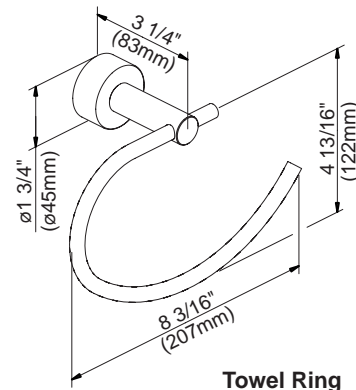

Available Finishes

- Chrome
- Brushed Nickel (BN)

D446412 - 18" Towel Bar
D446422 - 24" Towel Bar

D446612 - 24" Double Towel Bar

D446161 - Robe Hook

D446232 - Toilet Paper Holder

D446121 - Towel Ring

Specific Features: _____ Submitted Model No.: _____