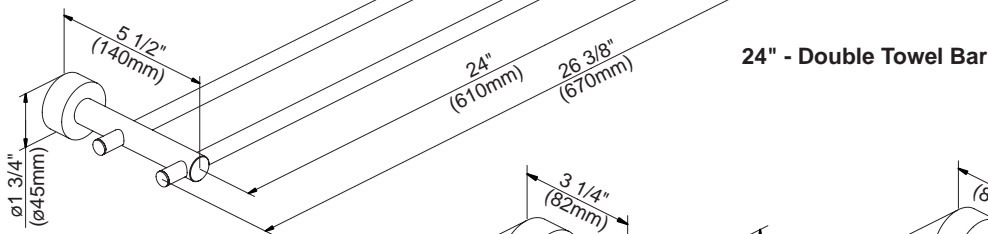

Available Finishes

- Chrome
- Brushed Nickel (BN)

D446412 - 18" Towel Bar
D446422 - 24" Towel Bar

D446612 - 24" Double Towel Bar

D446161 - Robe Hook

D446232 - Toilet Paper Holder

D446121 - Towel Ring

Specific Features: _____ Submitted Model No.: _____