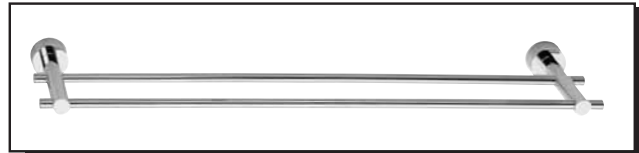

PARMA™ BATH ACCESSORY COLLECTION

Description

- Sleek modern design
- Matches PARMA™ collection
- Mounting hardware provided
- All brass construction

Warranty

Danze Bath Accessories are covered by a manufacturer's limited "lifetime" warranty on finish and manufacturing defects.

Available Finishes

- Chrome
- Brushed Nickel (BN)

D446412 - 18" Towel Bar
D446422 - 24" Towel Bar

D446612 - 24" Double Towel Bar

D446161 - Robe Hook

D446232 - Toilet Paper Holder

D446121 - Towel Ring

Specific Features: _____ Submitted Model No.: _____