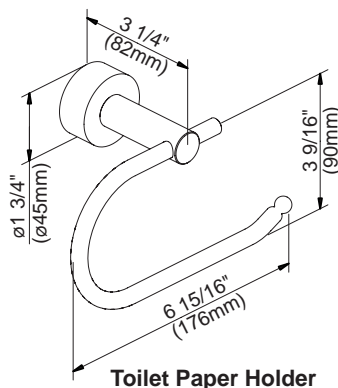

Available Finishes

- Chrome
- Brushed Nickel (BN)

D446412 - 18" Towel Bar
D446422 - 24" Towel Bar

D446612 - 24" Double Towel Bar

D446161 - Robe Hook

D446232 - Toilet Paper Holder

D446121 - Towel Ring

Specific Features: _____ Submitted Model No.: _____