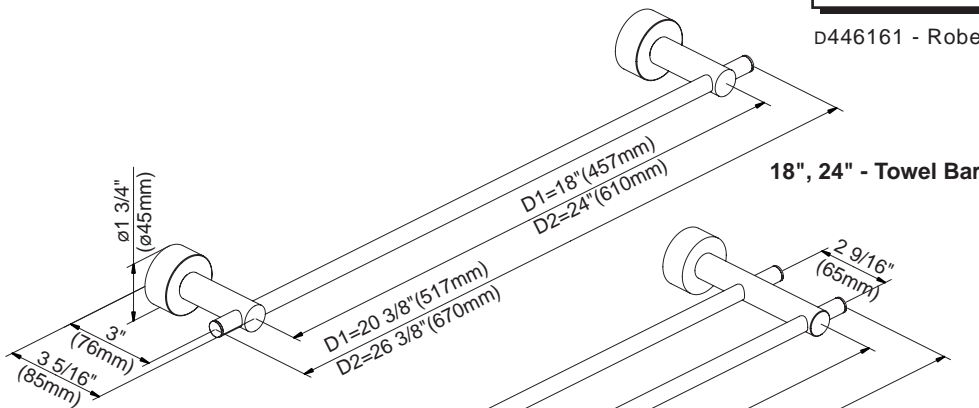

Available Finishes

- Chrome
- Brushed Nickel (BN)

D446412 - 18" Towel Bar
D446422 - 24" Towel Bar

D446612 - 24" Double Towel Bar

D446161 - Robe Hook

D446232 - Toilet Paper Holder

D446121 - Towel Ring

Specific Features: _____ Submitted Model No.: _____