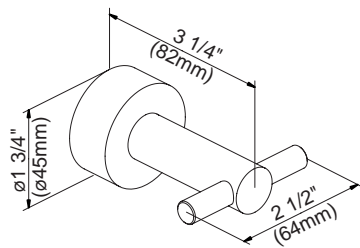

Available Finishes

- Chrome
- Brushed Nickel (BN)

D446412 - 18" Towel Bar
D446422 - 24" Towel Bar

D446612 - 24" Double Towel Bar

D446161 - Robe Hook

D446232 - Toilet Paper Holder

D446121 - Towel Ring

Specific Features: _____ Submitted Model No.: _____