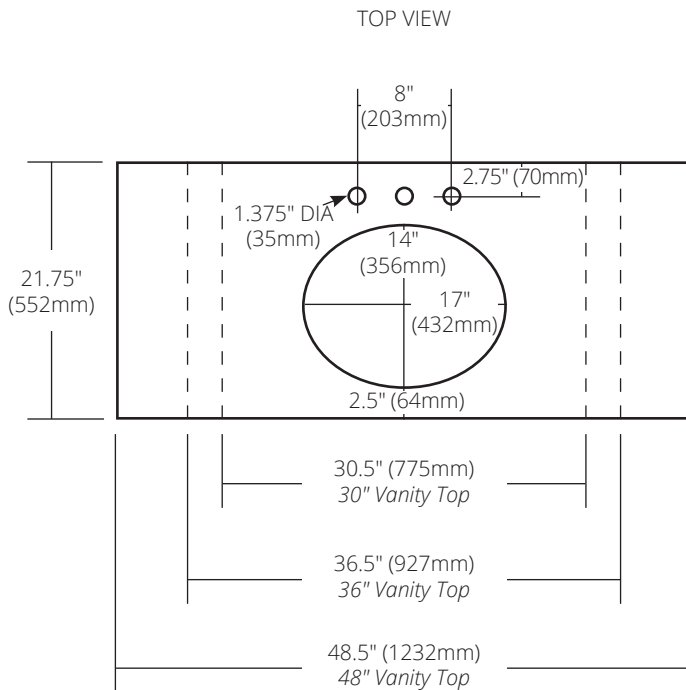

SPECIFICATIONS

NATIVESTONE® VANITY TOP
ALL SIZES - CLASSIC WITH 8" WIDESPREAD CUTOUT

NativeStone® Collection

30" Vanity Top

30.5"w x 21.75"d x 1.18"h (775mm x 552mm x 30mm)
 NSV30-AO Ash
 NSV30-SO Slate
 NSV30-PO Pearl
 NSV30-EO Earth

36" Vanity Top

36.5"w x 21.75"d x 1.18"h (927mm x 552mm x 30mm)
 NSV36-AO Ash
 NSV36-SO Slate
 NSV36-PO Pearl
 NSV36-EO Earth

48" Vanity Top

48.5"w x 21.75"d x 1.18"h (1232mm x 552mm x 30mm)
 NSV48-AO Ash
 NSV48-SO Slate
 NSV48-PO Pearl
 NSV48-EO Earth

IMPORTANT

DO NOT use tape or other adhesives on NativeStone as it may remove the sealer. Due to the handcrafted nature of this product, it will vary in finish, texture, and other details. Dimensions may vary up to .25" (6mm).