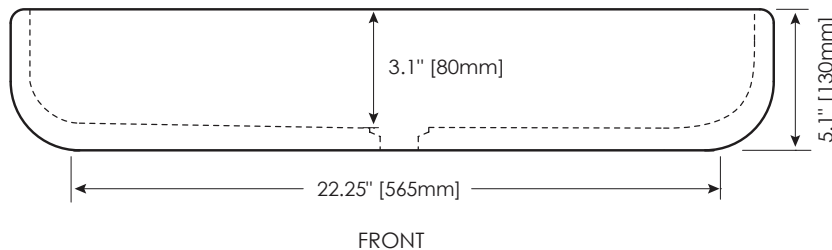

FEATURES

- Vessel application
- Vitreous china

COLORS / FINISHES

- WT: White

NOMINAL DIMENSIONS

- 27 3/4" Width x 15" Depth x 5 1/8" Height

SPECIFIED MODEL

MODEL	DESCRIPTION	COLORS / FINISHES
CVE277RC	28" Rectangular Vitreous China Vessel	<input type="checkbox"/> White

RECOMMENDED COMPONENTS		
UM100BN / CP	Ryvyr Umbrella Pop-up Drain without Overflow	<input type="checkbox"/> Brushed Nickel <input type="checkbox"/> Chrome

PRODUCT DIAGRAM

* Please note that all stated sizes are nominal and may vary slightly within the normal range of tolerances. Measurements were taken to outside edges.