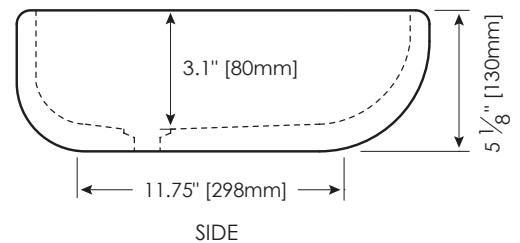

FEATURES

- Vessel application
- Vitreous china

COLORS / FINISHES

- WT: White

NOMINAL DIMENSIONS

- 27 3/4" Width x 15" Depth x 5 1/8" Height

SPECIFIED MODEL

MODEL	DESCRIPTION	COLORS / FINISHES
CVE277RC	28" Rectangular Vitreous China Vessel	<input type="checkbox"/> White

RECOMMENDED COMPONENTS		
UM100BN / CP	Ryvyr Umbrella Pop-up Drain without Overflow	<input type="checkbox"/> Brushed Nickel <input type="checkbox"/> Chrome

PRODUCT DIAGRAM

* Please note that all stated sizes are nominal and may vary slightly within the normal range of tolerances. Measurements were taken to outside edges.