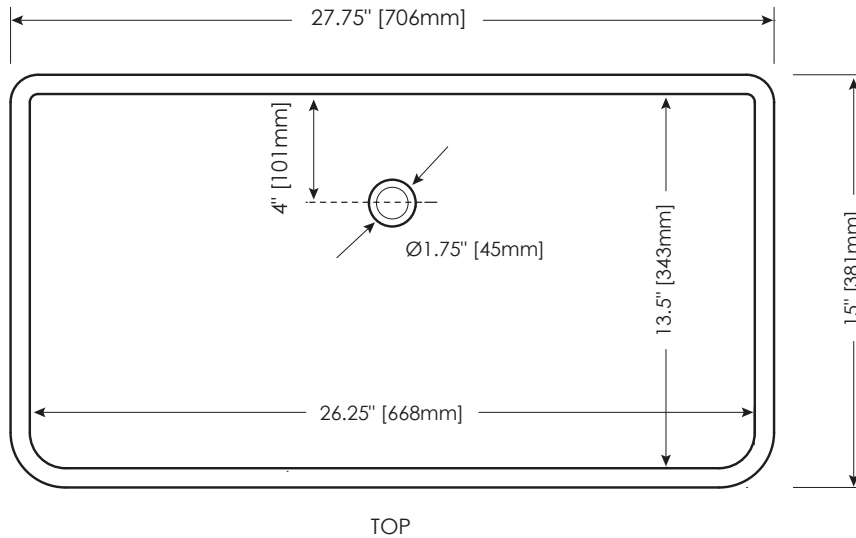

FEATURES

- Vessel application
- Vitreous china

COLORS / FINISHES

- WT: White

NOMINAL DIMENSIONS

- 27 3/4" Width x 15" Depth x 5 1/8" Height

SPECIFIED MODEL

MODEL	DESCRIPTION	COLORS / FINISHES
CVE277RC	28" Rectangular Vitreous China Vessel	<input type="checkbox"/> White

RECOMMENDED COMPONENTS		
UM100BN / CP	Ryvyr Umbrella Pop-up Drain without Overflow	<input type="checkbox"/> Brushed Nickel <input type="checkbox"/> Chrome

PRODUCT DIAGRAM

* Please note that all stated sizes are nominal and may vary slightly within the normal range of tolerances. Measurements were taken to outside edges.