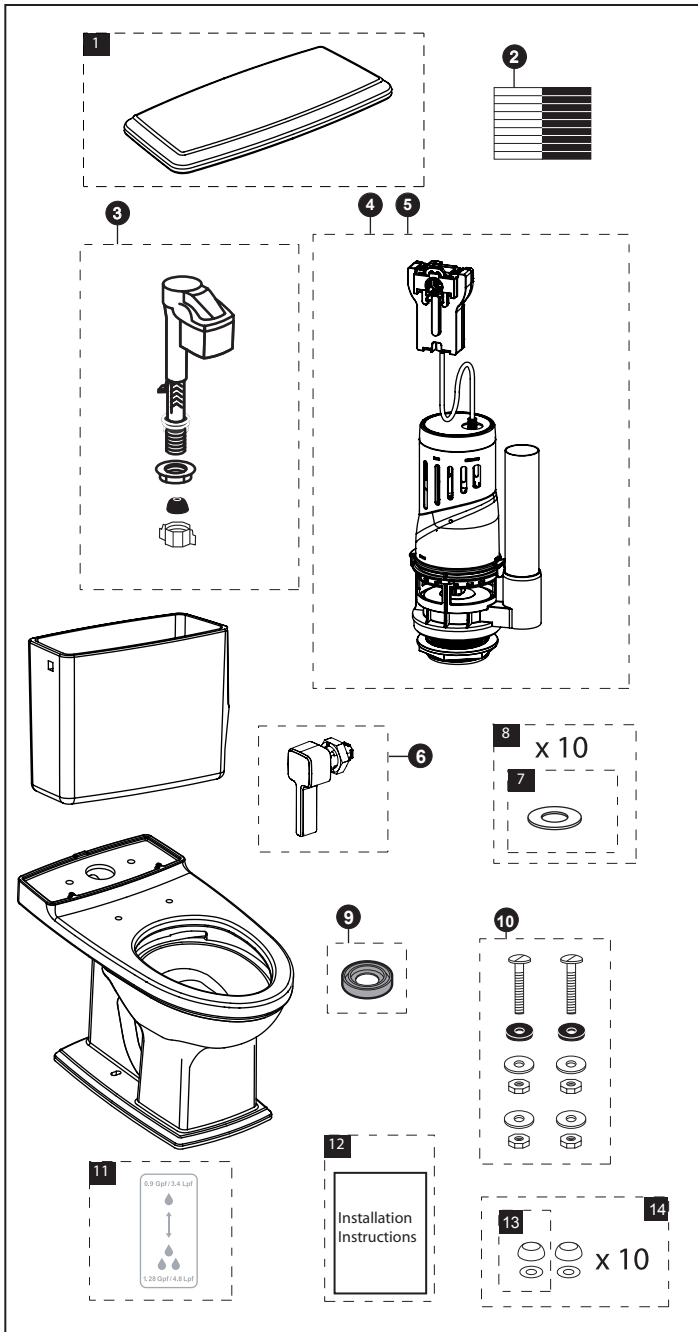

CST494CEMF(R)(G)
ST494M(R)
CT494CEF(G)

Connelly™
1.28 & 0.9 Gpf Toilet, Elongated,
Dual-Max® Cyclone®, Universal Height,
Wire Type

Actual Product May Differ Slightly from Illustration.

Item	Part	Description
1	TCU494CRE#01 TCU494CRE#03 TCU494CRE#11 TCU494CRE#12 TCU494CRE#51	Tank Lid with Velcro Tank Lid with Velcro Tank Lid with Velcro Tank Lid with Velcro Tank Lid with Velcro
2	THU107	Velcro Tape
3	TSU99A.X	Universal Fill Valve
4	THU418	Left, Dual Flush Valve, 2", Tower Assem w/ wired box
5	THU423	Right, Dual Flush Valve, 2", Tower Assem w/ wired box
6	THU416#CP	Trip Lever Handle w/ Spud & Nut (Left & Right)
7	9BU097	Seal Gasket
8	THU424	Seal Gasket (10 Pack)
9	9BU062E	2" Tank to Bowl Gasket (for 1 toilet)
10	TSU01D	Tank Mounting Kit
11	0EU101 0EU101-1	Top Lid Sticker Top Lid Sticker (for Ebony toilet)
12	0GU048Z-7	Installation Instructions
13	THU044#01 THU044#03 THU044#11 THU044#12 THU044#51	Bolt Cap Set (for 1 toilet) Bolt Cap Set (for 1 toilet) Bolt Cap Set (for 1 toilet) Bolt Cap Set (for 1 toilet) Bolt Cap Set (for 1 toilet)
14	THU098#01 THU098#03 THU098#11 THU098#12 THU098#51	Bolt Cap Sets (for 10 toilets) Bolt Cap Sets (for 10 toilets) Bolt Cap Sets (for 10 toilets) Bolt Cap Sets (for 10 toilets) Bolt Cap Sets (for 10 toilets)

Product Number Explanations

<u>Two-Piece Toilet</u>	<u>Tank</u>	<u>Colors</u>
(CST) Gravity Type Toilet	(ST) Tank	(#01) Cotton
(494) Model #	(494) Model #	(#03) Bone
(CE) Dual Max Cyclone	(M) Dual Flush	(#11) Colonial White
(M) Dual Flush	(R) Right Hand	(#12) Sedona Beige
(F) Universal Height		(#51) Ebony
(G) SanaGloss	<u>Bowl</u>	
(R) Right Hand	(CT) Bowl	
	(494) Model #	
	(CE) Dual Max Cyclone	
	(F) Universal Height	
	(G) Sanagloss	