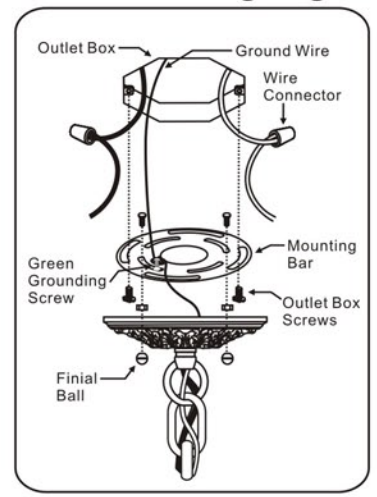

Electrical Danger Turn Power Off

All electrical components must be installed by a licensed electrician in accordance with the National Electric Code and the appropriate local electrical codes.

For Ceilinging

For Hanging

You will need 4 - Cand. Bulb
40 Watts Recommended
60 Watts Max
Bulb not included.

ASSEMBLY STEPS:

- 1) C → B
- 2) D → B
- 3) A → B.C

A = (14mm+38mm) x 24sets