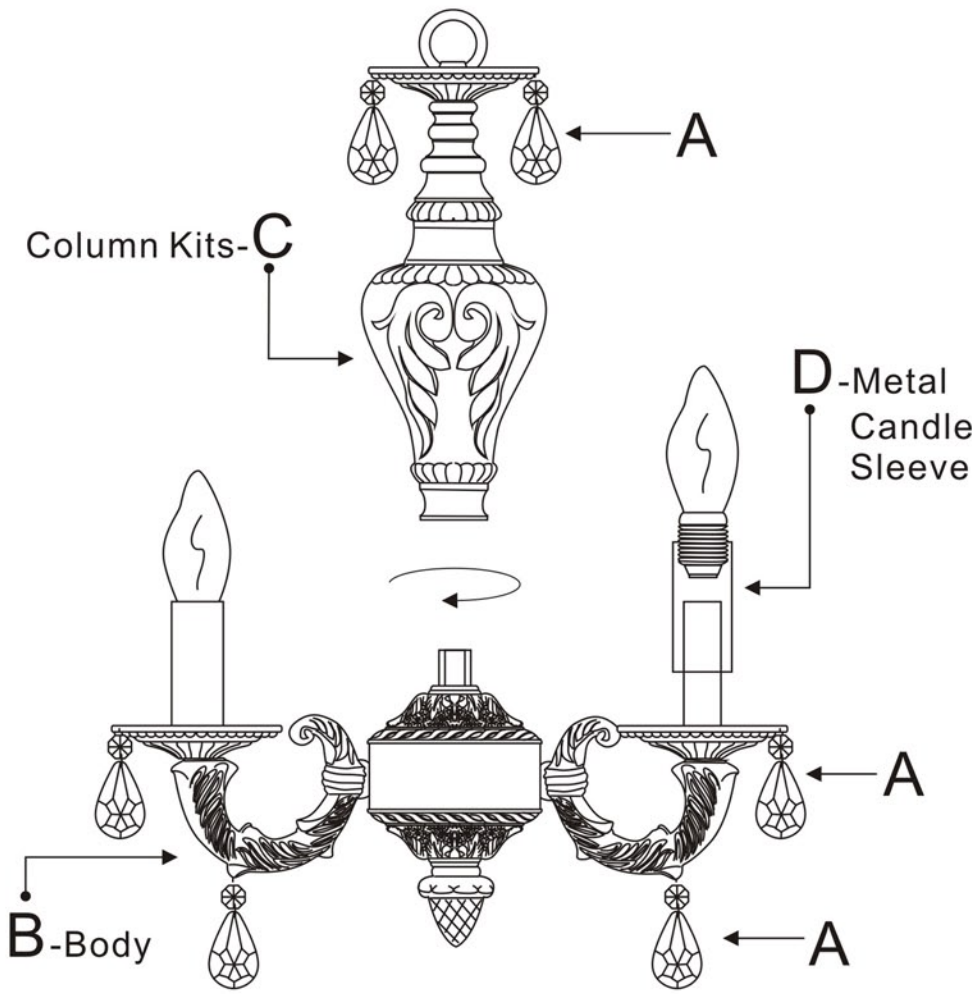

Electrical Danger Turn Power Off

All electrical components must be installed by a licensed electrician in accordance with the National Electric Code and the appropriate local electrical codes.

For Ceilinging

For Hanging

You will need 4 - Cand. Bulb
40 Watts Recommended
60 Watts Max
Bulb not included.

ASSEMBLY STEPS:

- 1) C → B
- 2) D → B
- 3) A → B.C

A = (14mm+38mm) x 24sets