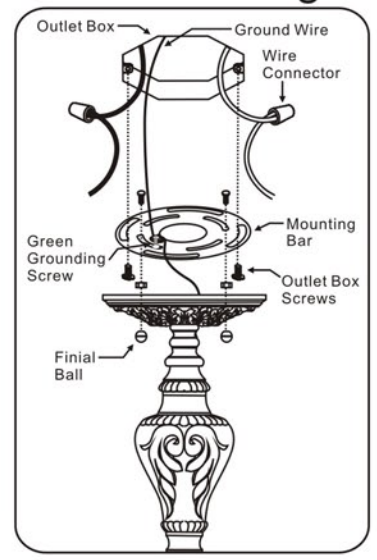

Electrical Danger Turn Power Off

All electrical components must be installed by a licensed electrician in accordance with the National Electric Code and the appropriate local electrical codes.

For Ceilinging

For Hanging

You will need 4 - Cand. Bulb
40 Watts Recommended
60 Watts Max
Bulb not included.

ASSEMBLY STEPS:

- 1) C → B
- 2) D → B
- 3) A → B.C

A = (14mm+38mm) x 24sets