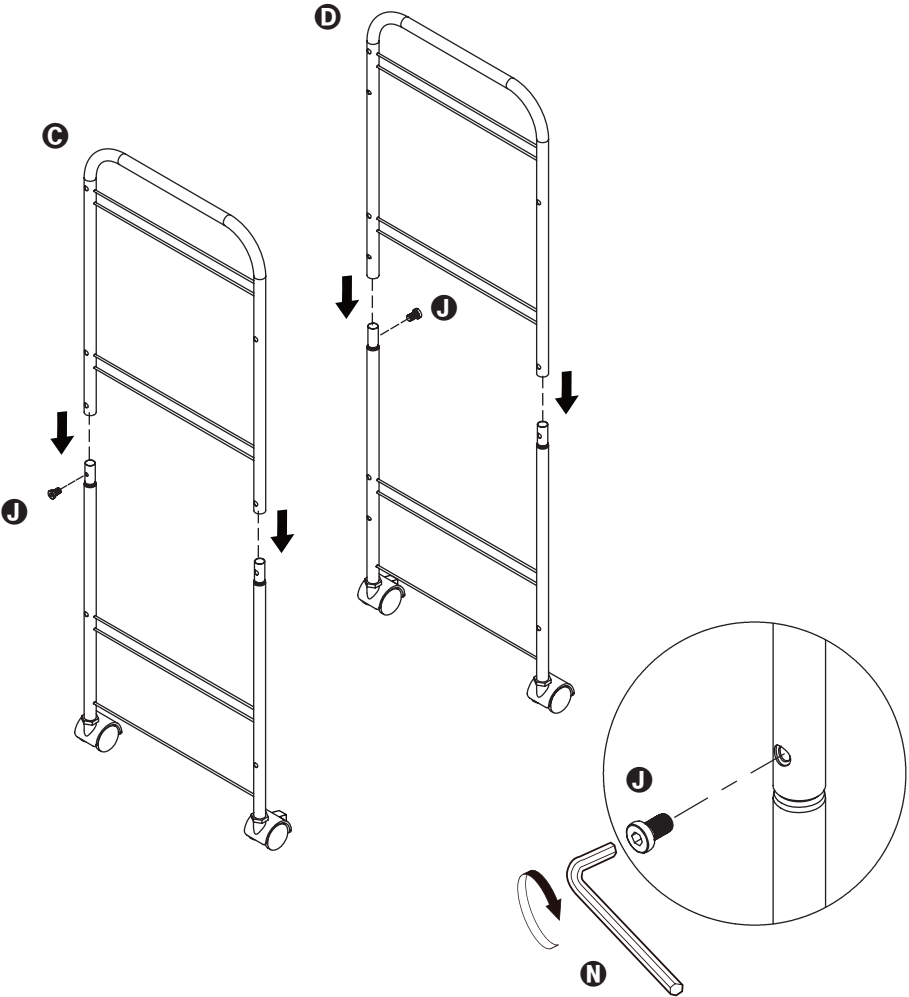

CRT-08581

wire cart

17.9" L x 13" W x 34.6" H

PARTS LIST

PART/ILLUSTRATION	(QTY)	DESCRIPTION
-------------------	-------	-------------

(1) bottom left frame

(1) right bottom frame

(1) left upper frame

(1) right upper frame

(3) wire shelf

PARTS LIST

PART/ILLUSTRATION	(QTY)	DESCRIPTION
J 	(2)	short screw
K 	(12)	long screw
L 	(2)	caster
M 	(2)	locking caster
N 	(1)	hex wrench

ASSEMBLY

1

ASSEMBLY

2