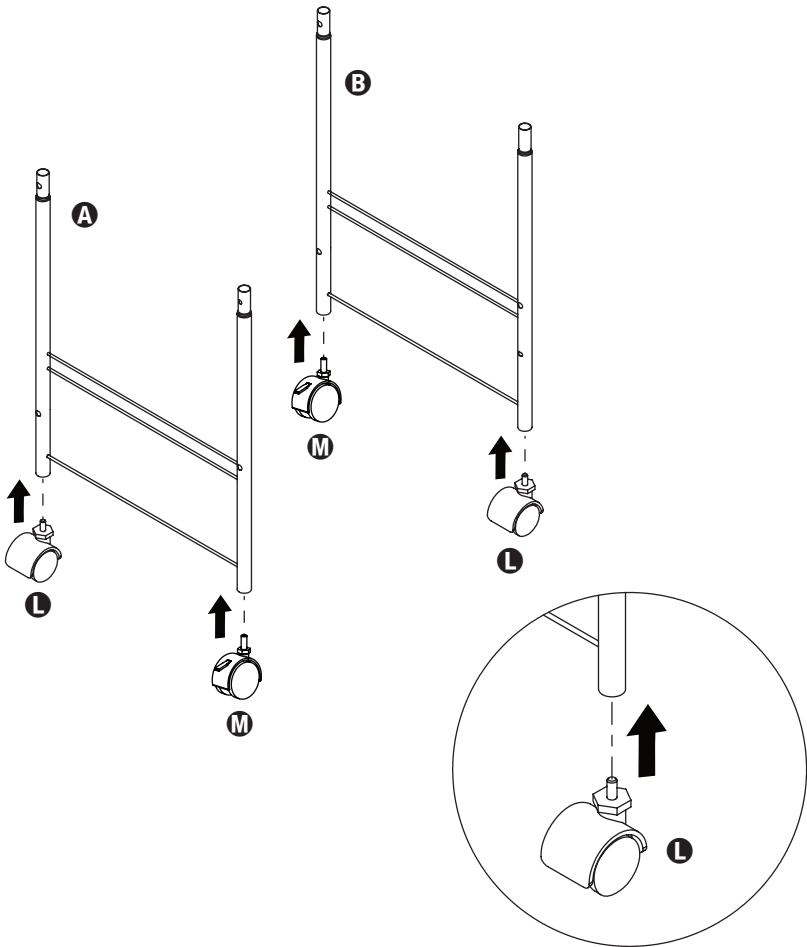

CRT-08581

wire cart

17.9" L x 13" W x 34.6" H

PARTS LIST

PART/ILLUSTRATION	(QTY)	DESCRIPTION
-------------------	-------	-------------

(1) bottom left frame

(1) right bottom frame

(1) left upper frame

(1) right upper frame

(3) wire shelf

PARTS LIST

PART/ILLUSTRATION	(QTY)	DESCRIPTION
J 	(2)	short screw
K 	(12)	long screw
L 	(2)	caster
M 	(2)	locking caster
N 	(1)	hex wrench

ASSEMBLY

1

ASSEMBLY

2