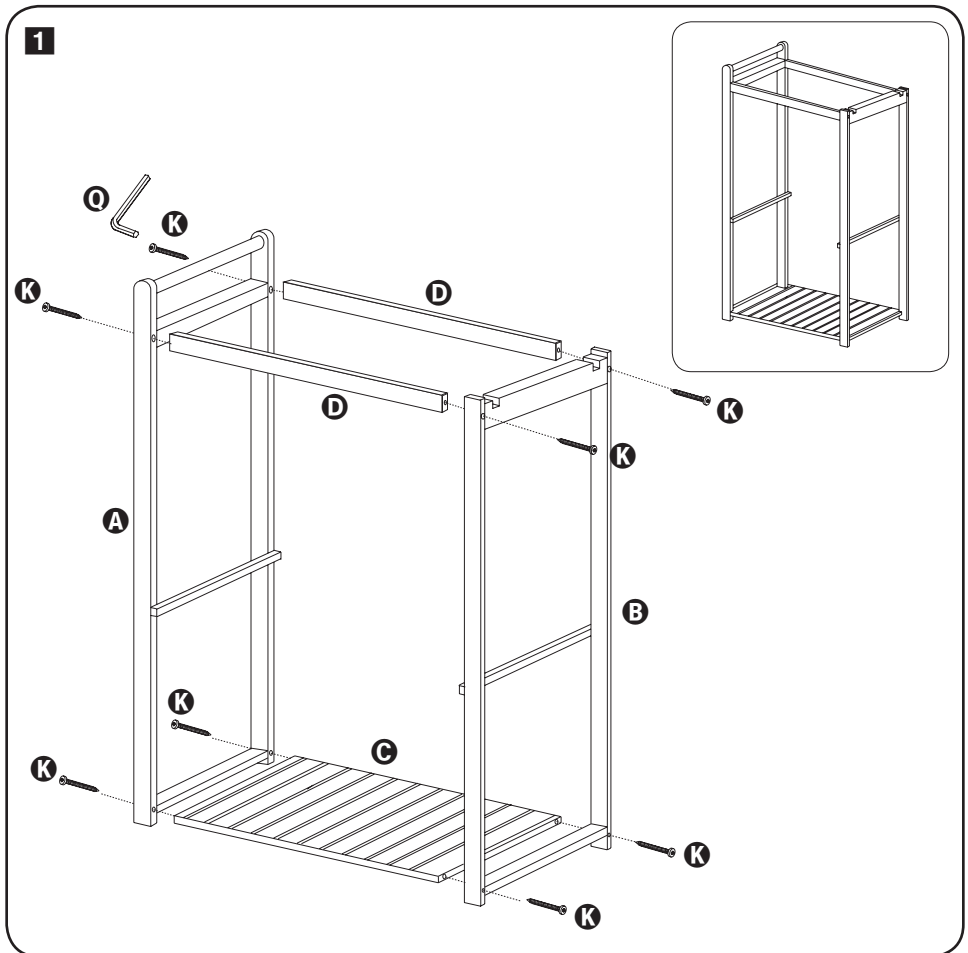

# bamboo kitchen cart

**22 in L x 15 in W x 38 in H / 55.9 cm L x 38 cm W x 96.5 cm H**

# PARTS LIST

PART/ILLUSTRATION	(QTY)	DESCRIPTION
<b>A</b> 	(1)	side with handle
<b>B</b> 	(1)	side with slide out bars
<b>C</b> 	(1)	lower shelf
<b>D</b> 	(2)	top support bars
<b>E</b> 	(1)	top part 1
<b>F</b> 	(1)	top part 2
<b>G</b> 	(2)	slide brackets
<b>H</b> 	(2)	slider bars
<b>I</b> 	(1)	tray
<b>J</b> 	(2)	hinges
<b>K</b> 	(12)	allen screw
<b>L</b> 	(4)	long screw
<b>M</b> 	(8)	short screw
<b>N</b> 	(2)	wooden dowel

# PARTS LIST

PART/ILLUSTRATION	(QTY)	DESCRIPTION
<b>O</b> 	(1)	locking caster
<b>P</b> 	(1)	caster
<b>Q</b> 	(1)	allen wrench
<b>R</b> 	(1)	hex wrench