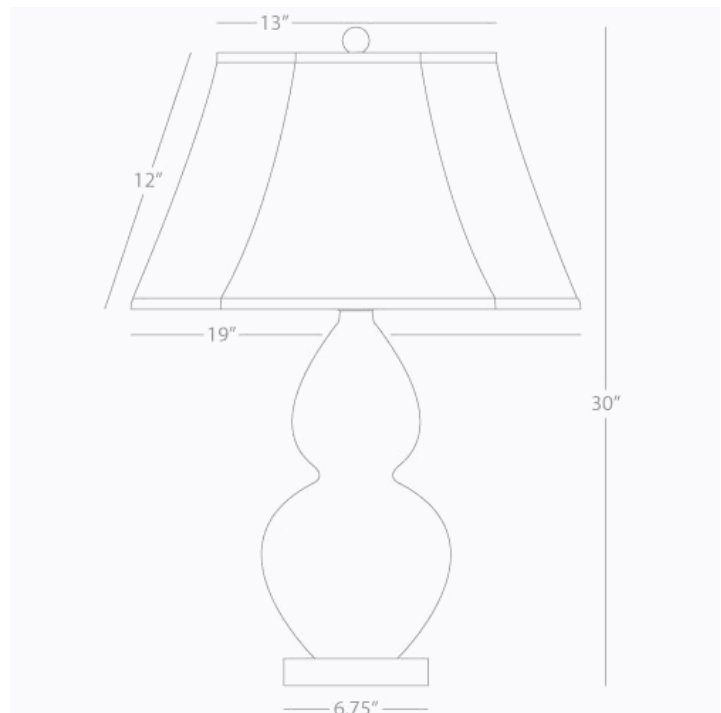

DOUBLE GOURD

CR23

Table Lamp

1-150W Max.

Bulb Type: A

Switch: 3-Way

Ash Glazed Ceramic

Lucite Base

Ivory Stretched Fabric Shade

See Double Gourd Color Chart for Base / Color /
Shade Options

* *Made In The USA*