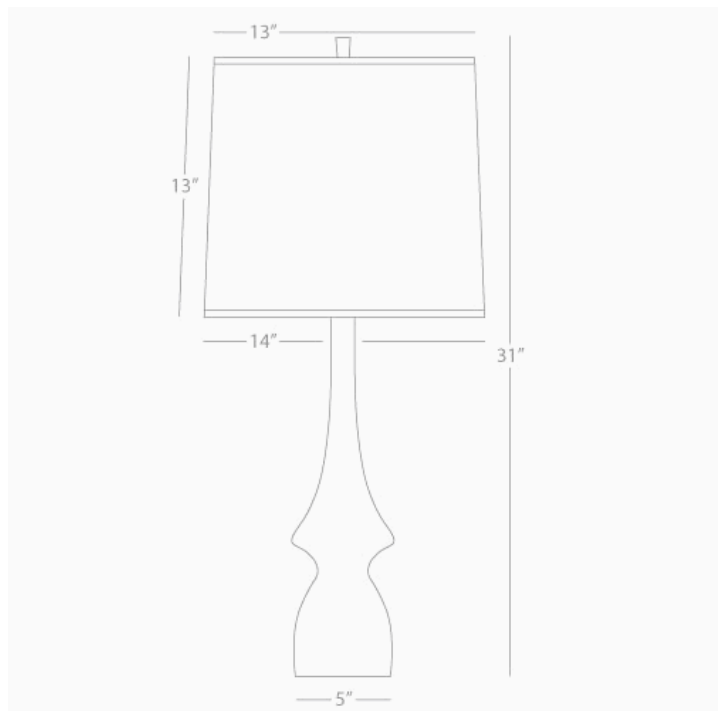

JASMINE

CR210

Table Lamp

1 - 150W Max.

Bulb Type: A

Switch: Hi-Lo Dimming

Ash Glazed Ceramic

Oyster Linen Shade

See Jasmine Table for Color Options

* *Ships Within 5 Business Days*

* *Made In The USA*