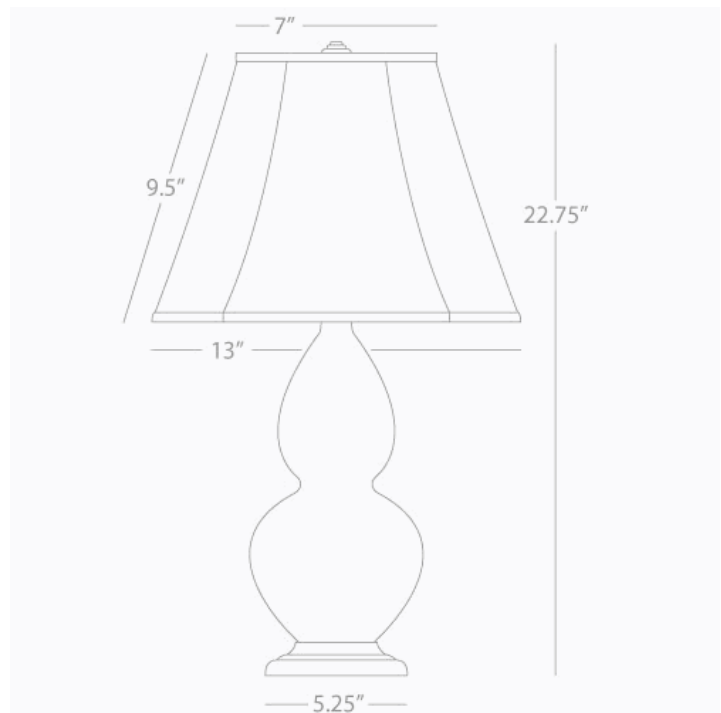

DOUBLE GOURD

CR11

Accent Lamp

1-150W Max.

Bulb Type: A

Switch: 3-Way

Ash Glazed Ceramic

Deep Patina Brinze Finished Accents

Ivory Stretched Fabric Shade

See Double Gourd Table for Color / Base / Shade
Options

* *Made In The USA*