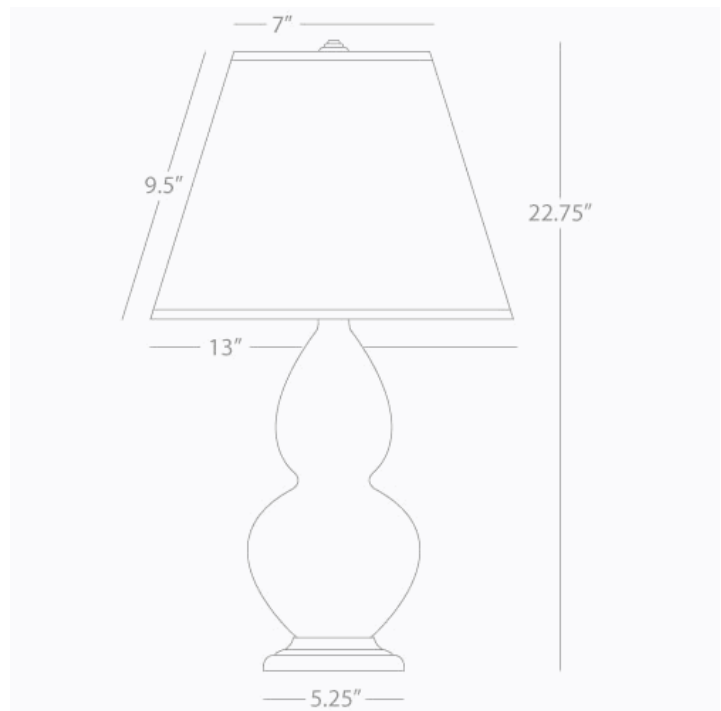

DOUBLE GOURD

CR10X

Accent Lamp

1-150W Max.

Bulb Type: A

Switch: 3-Way

Ash Glazed Ceramic

Antique Brass Finished Accents

Pearl Dupioni Fabric Shade

See Double Gourd Table for Color / Base / Shade
Options

* *Made In The USA*