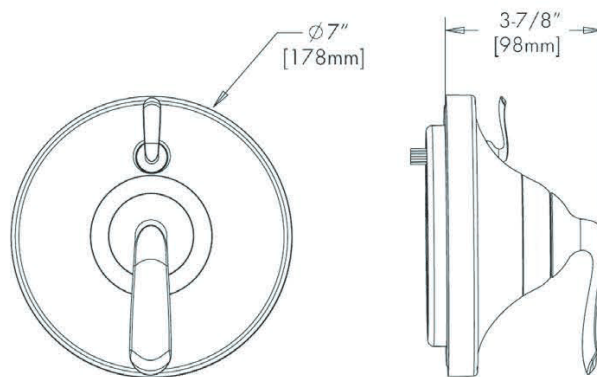

### DIMENSIONS:

NOTE: 1. All dimensions are in inches (millimeters) unless otherwise specified and are subject to change without notice.

Architect/Engineer Approval Space:

SPEAKMAN  
400 ANCHOR MILL ROAD  
NEW CASTLE, DE 19720