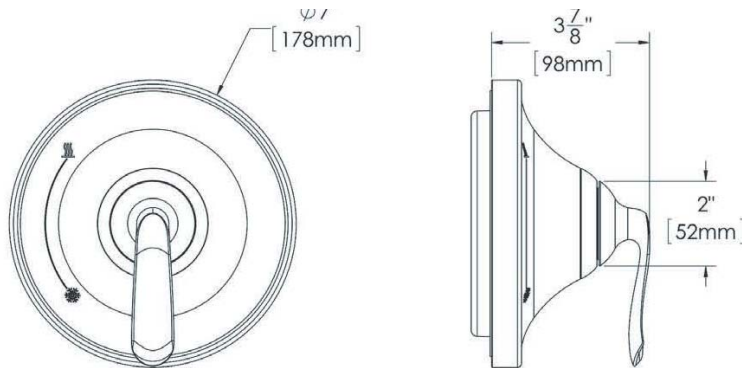

FINISH:

PC BN

WARRANTY:

- 1 year limited

DIMENSIONS:

NOTE: 1. All dimensions are in inches (millimeters) unless otherwise specified and are subject to change without notice.

Architect/Engineer Approval Space: