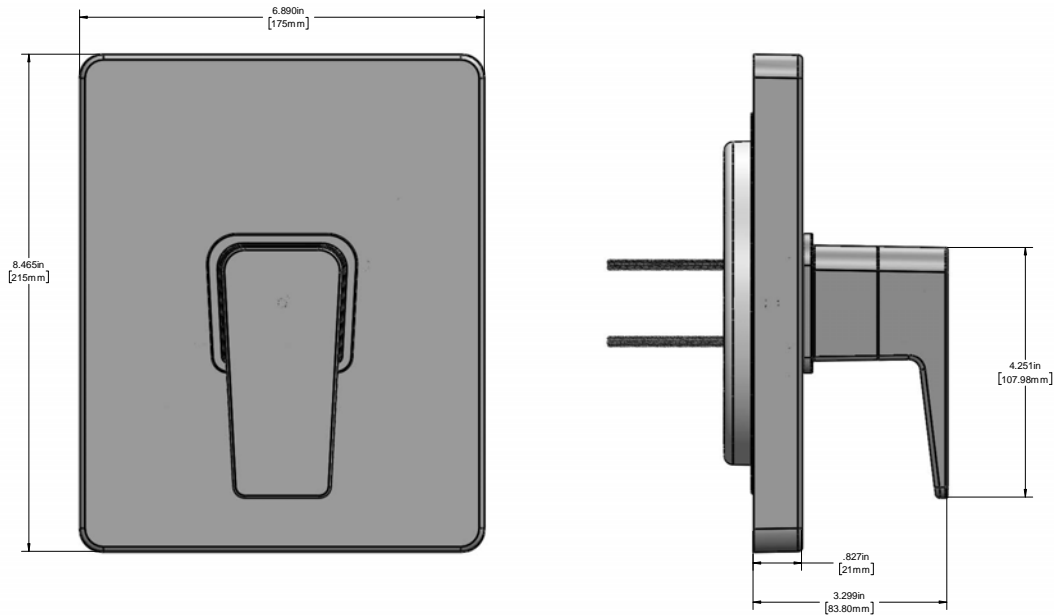

Kubos Pressure Balance Valve and Trim

FEATURES:

- Modern square styling
- Includes mounting plate & hardware
- Metal Handle
- Durable plastic construction (trim plate)
- Works with Speakman Pressure Balance Valve Model CPV-P-IS

FINISH:

PC BN

WARRANTY:

- 1 year limited

DIMENSIONS:

NOTE: 1. All dimensions are in inches (millimeters) unless otherwise specified and are subject to change without notice.

Architect/Engineer Approval Space: