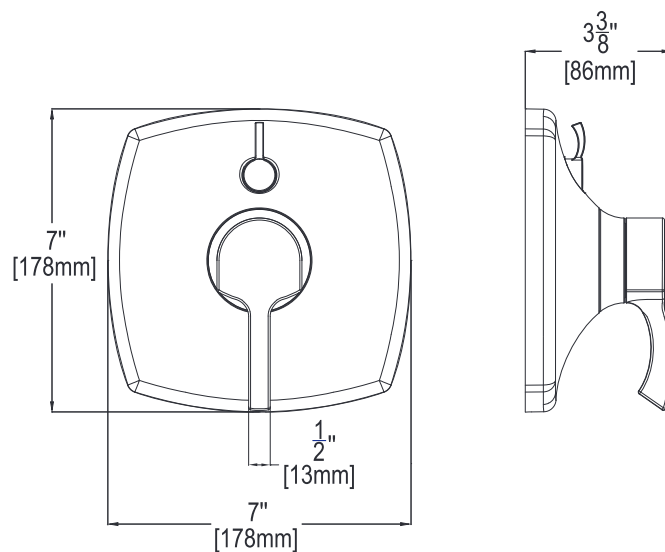

### DIMENSIONS:

NOTE: 1. All dimensions are in inches (millimeters) unless otherwise specified and are subject to change without notice.

Architect/Engineer Approval Space:

SPEAKMAN  
400 ANCHOR MILL ROAD  
NEW CASTLE, DE 19720