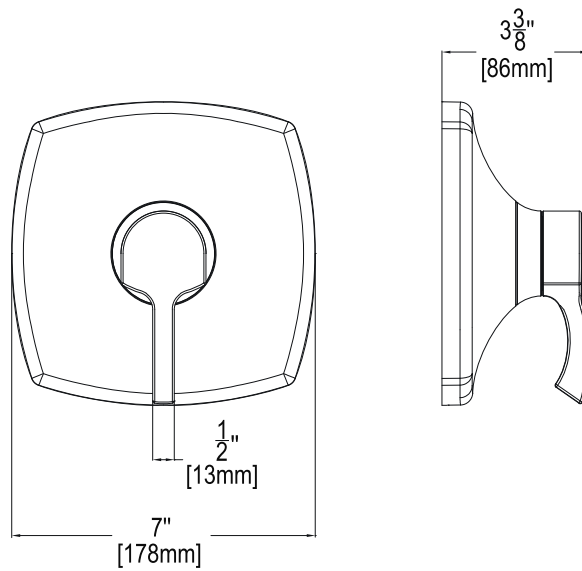

SPEAKMAN® CPT-11000-P

Tiber™ Pressure Balance Valve Trim

FEATURES:

- Modern square styling
- Includes mounting plate & hardware
- Metal Handle
- Durable plastic construction (trim plate)
- Works with Speakman Pressure Balance Valve Model CPV-P-IS

FINISH:

PC BN

WARRANTY:

- 1 year limited

DIMENSIONS:

NOTE: 1. All dimensions are in inches (millimeters) unless otherwise specified and are subject to change without notice.

Architect/Engineer Approval Space: