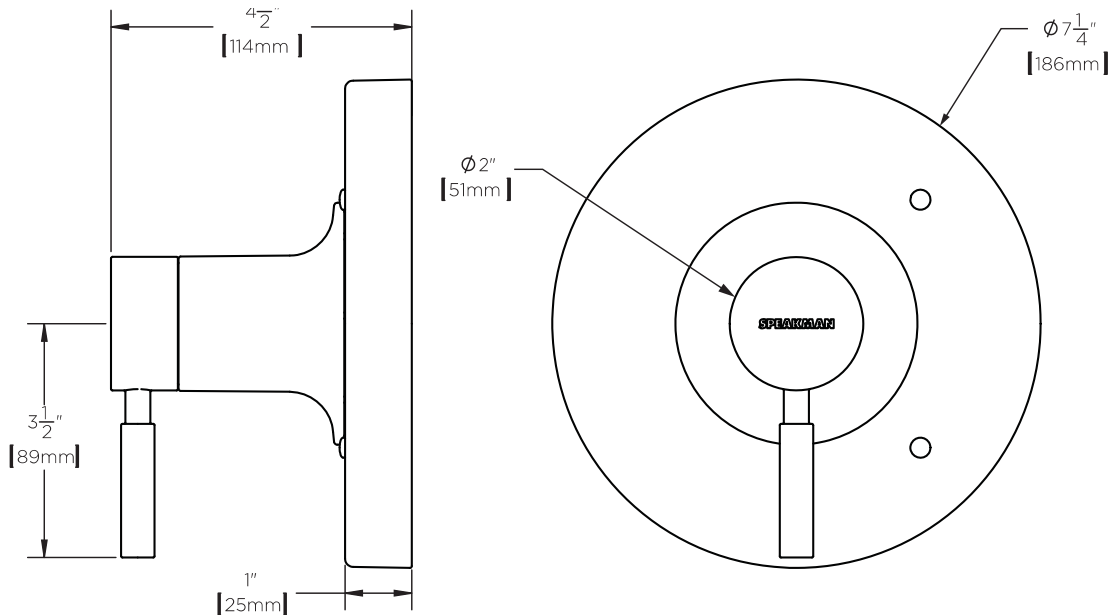

FINISH:

PC BN

COMPLIANCE:

- ASME A112.18.1/CSA B125 certified

WARRANTY:

- 1 year limited

DIMENSIONS:

NOTE: 1. All dimensions are in inches (millimeters) unless otherwise specified and are subject to change without notice.