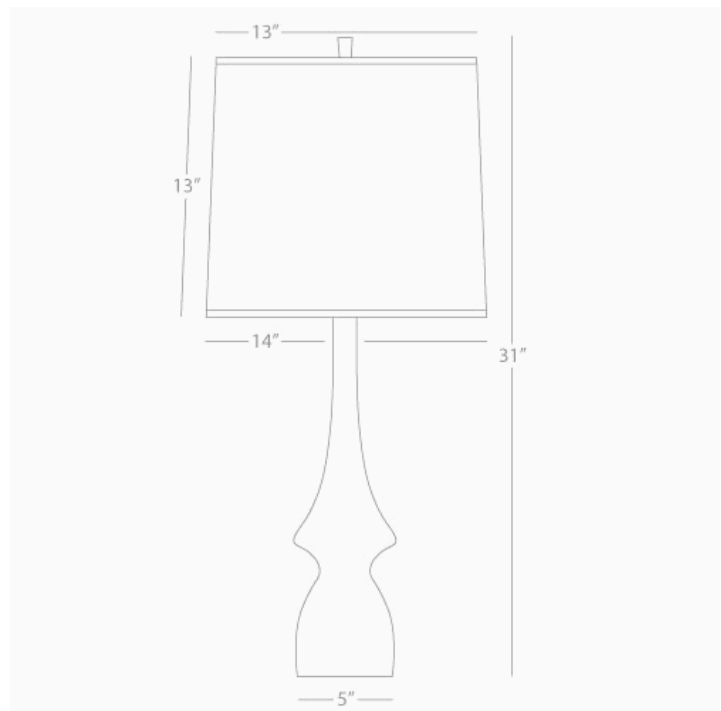

JASMINE

CM210

Table Lamp

1 - 150W Max.

Bulb Type: A

Switch: Hi-Lo Dimming

Cinnamon Glazed Ceramic

Oyster Linen Shade

See Jasmine Table for Color Options

* *Ships Within 5 Business Days*

* *Made In The USA*