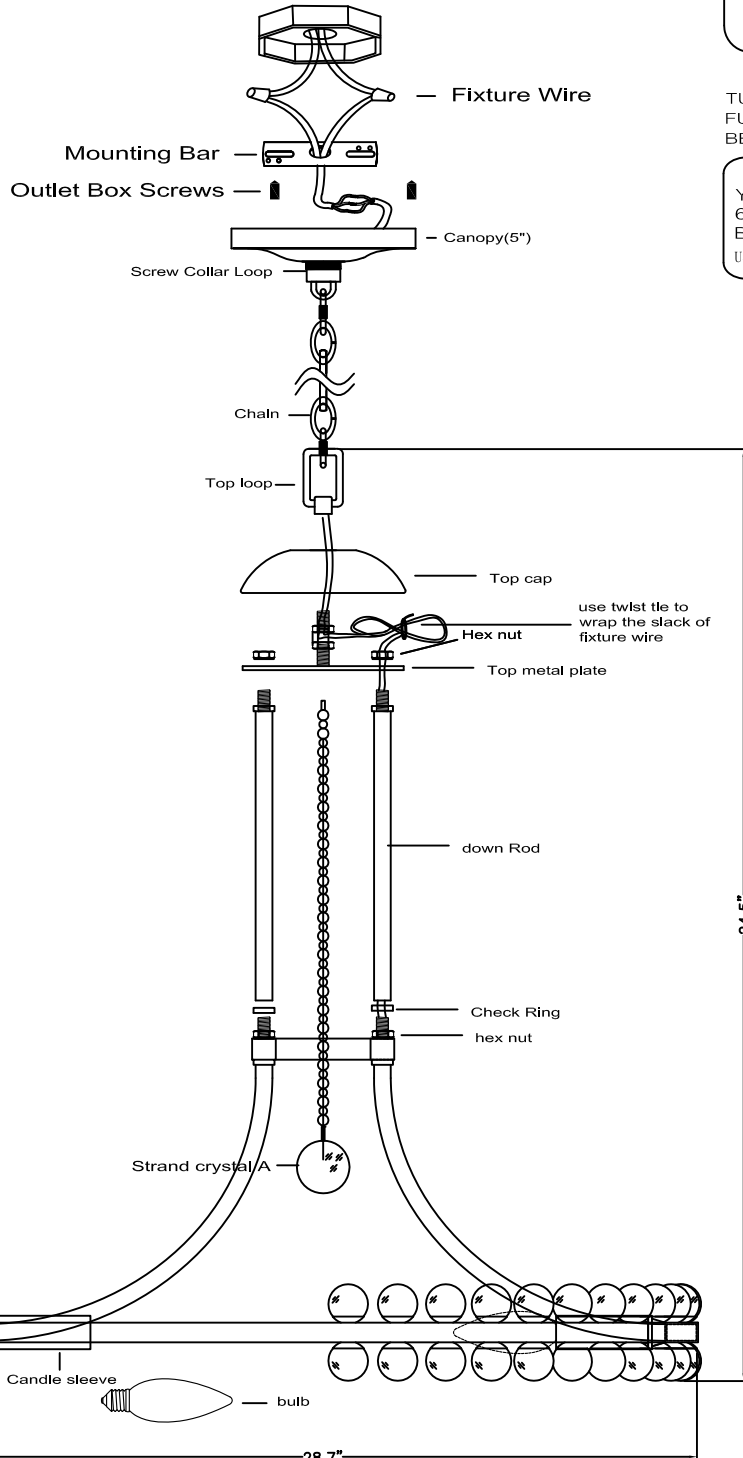

CRYSTORAMA

95 Cantiague Rock Road, Westbury NY 11590 | P:800.888.4470 | F:516.931.1254 | info@crystorama.com | CRYSTORAMA.com

MODEL#: CLO-8899-AG
ASSEMBLY AND DRESSING INSTRUCTIONS

WARNING

Electrical Danger Turn Power Off

IMPORTANT
 TURN OFF THE POWER AT THE MAIN FUSE OR CIRCUIT BREAKER BOX BEFORE STARTING INSTALLATION

You will need 12-Cand.BULBS
 60 watts Max
 Bulbs not included
 USE LED BULBS FOR EXTENDED USE

Strand crystal A=27pcs*8mm ball
 +27pcs*6mm ball+1pcs*40mm ball

Strand crystal B=116pcs*30mm ball