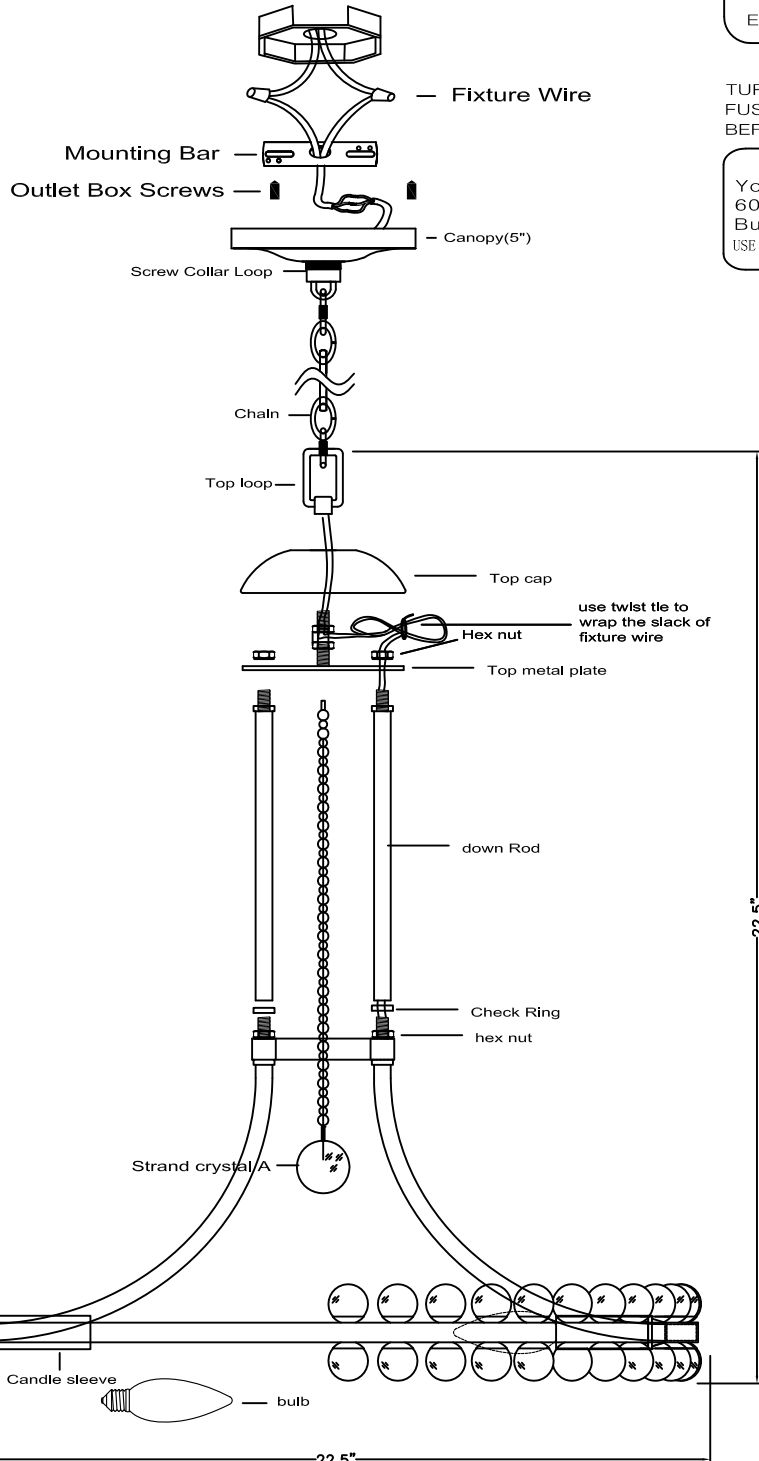

CRYSTORAMA

95 Cantiague Rock Road, Westbury NY 11590 | P:800.888.4470 | F:516.931.1254 | info@crystorama.com | CRYSTORAMA.com

MODEL#: CLO-8898-AG ASSEMBLY AND DRESSING INSTRUCTIONS

WARNING

Electrical Danger

Turn Power Off

IMPORTANT

TURN OFF THE POWER AT THE MAIN FUSE OR CIRCUIT BREAKER BOX BEFORE STARTING INSTALLATION

You will need 8-Cand.BULBS
60 watts Max
Bulbs not included
USE LED BULBS FOR EXTENDED USE

Strand crystal A=23pcs*8mm ball
+23pcs*6mm ball+1pcs*40mm ball

Strand crystal B=90pcs*30mm ball