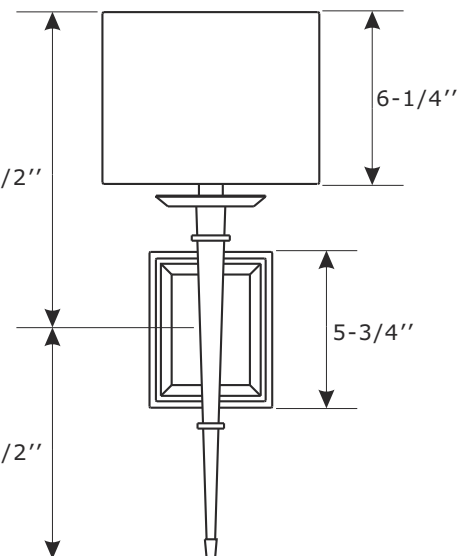

You will need 1 Candelabra bulbs 60 Watts recommended, Use LED bulbs for Extended use. Bulb not included

DECORATIVE GLASS (4" x 4" x H 3/8")

CANDLE SLEEVE (W 7/8" x L 2-3/8")

TOP VIEW

FRONT VIEW