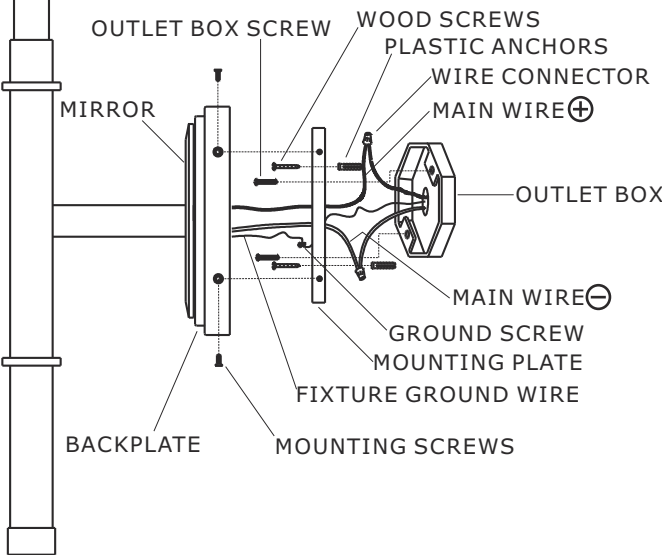

Electrical Danger Turn Power off

All electrical components must be installed by a licensed electrician in accordance with the National Electric Code and the appropriate local electrical codes.

FABRIC SHADE

You will need 1 Candelabra bulbs 60 Watts recommended, Use LED bulbs for Extended use. Bulb not included

DECORATIVE GLASS (4" x 4" x H 3/8")

CANDLE SLEEVE (W 7/8" x L 2-3/8")

TOP VIEW

FRONT VIEW