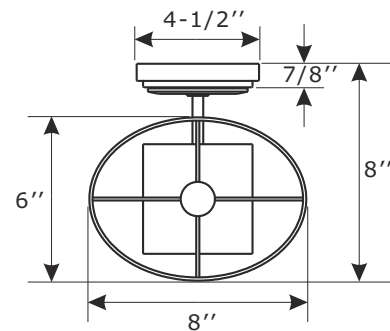

You will need 1 Candelabra bulbs 60 Watts recommended, Use LED bulbs for Extended use. Bulb not included

DECORATIVE GLASS (4" x 4" x H 3/8")

CANDLE SLEEVE (W 7/8" x L 2-3/8")

TOP VIEW

FRONT VIEW