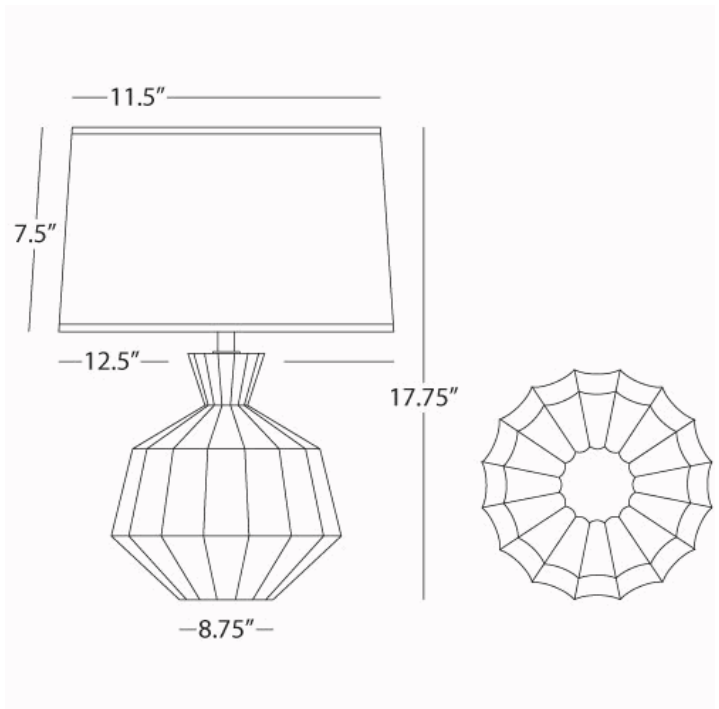

ORION

CI989

Accent Lamp

1-60W Max.

Bulb Type: B, Candelabra

Switch: Hi-Lo Line Switch

Citron Glazed Ceramic

Oyster Linen Shade w/
Self Fabric Top Diffuser

Self Fabric Top Diffuser

See Orion Chart for Color Options

* *Made In The USA*