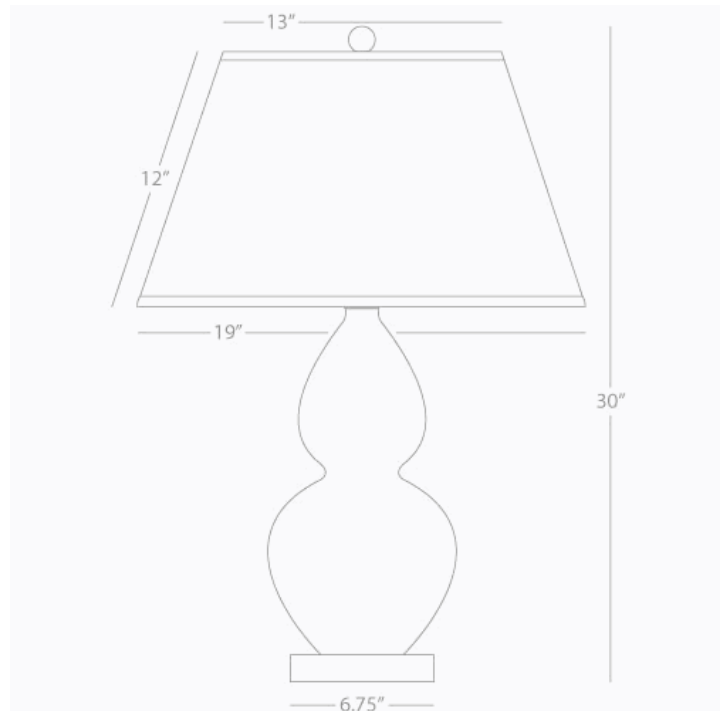

DOUBLE GOURD

CI23X

Table Lamp

1-150W Max.

Bulb Type: A

Switch: 3-Way

Citron Glazed Ceramic

Lucite Base

Pearl Dupioni Fabric Shade

See Double Gourd Color Chart for Base / Color /
Shade Options

* *Made In The USA*