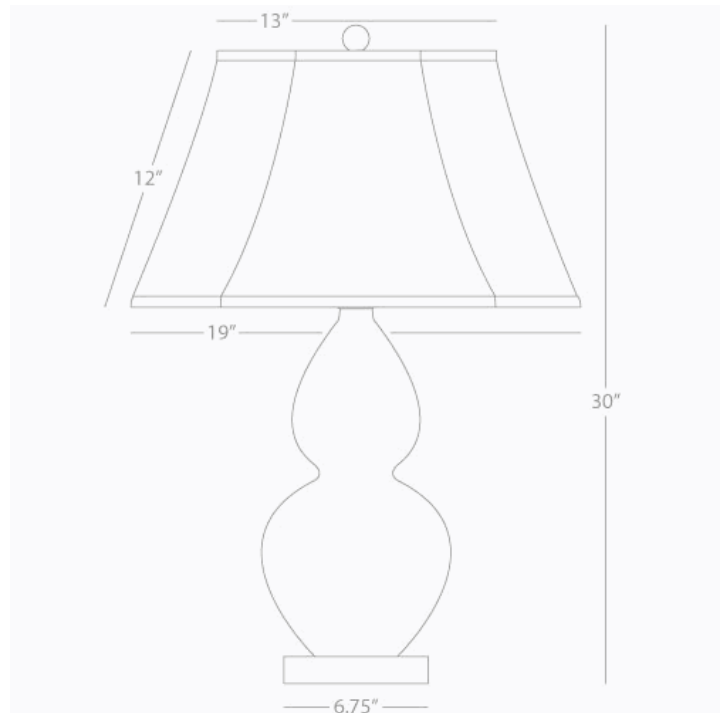

DOUBLE GOURD

CI23

Table Lamp

1-150W Max.

Bulb Type: A

Switch: 3-Way

Citron Glazed Ceramic

Lucite Base

Ivory Stretched Fabric Shade

See Double Gourd Color Chart for Base / Color /
Shade Options

*** Made In The USA**