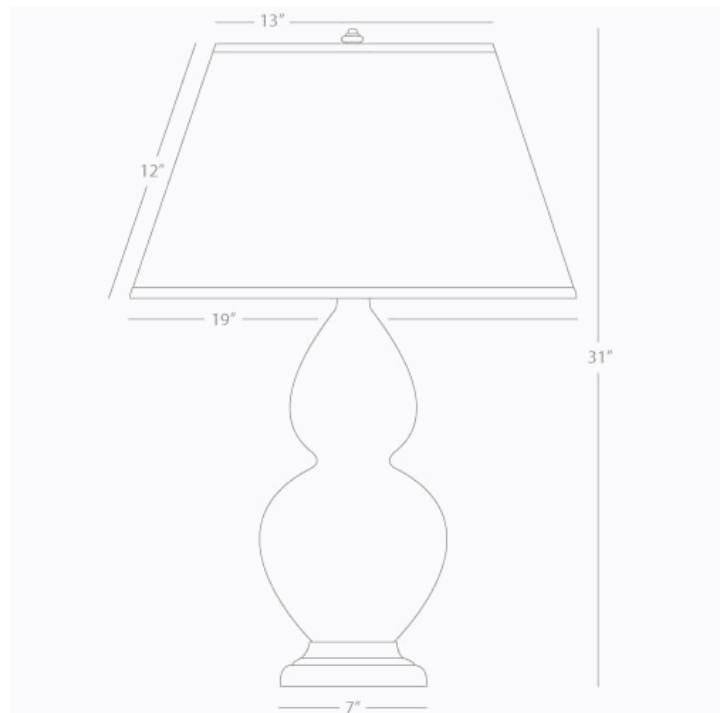

DOUBLE GOURD

CI20X

Table Lamp

1-150W Max.

Bulb Type: A

Switch: 3-Way

Citron Glazed Ceramic

Antique Brass Finished Accents

Pearl Dupioni Fabric Shade

See Double Gourd Color Chart for Base / Color /
Shade Options

* *Made In The USA*