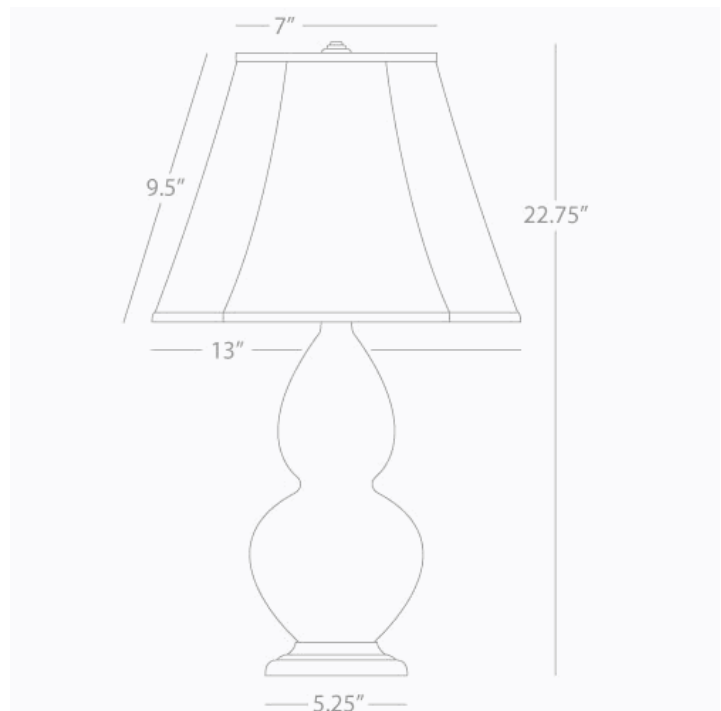

DOUBLE GOURD

CI12

Accent Lamp

1-150W Max.

Bulb Type: A

Switch: 3-Way

Citron Glazed Ceramic

Antique Silver Finished Accents

Ivory Stretched Fabric Shade

See Double Gourd Table for Color / Base / Shade
Options

* *Made In The USA*