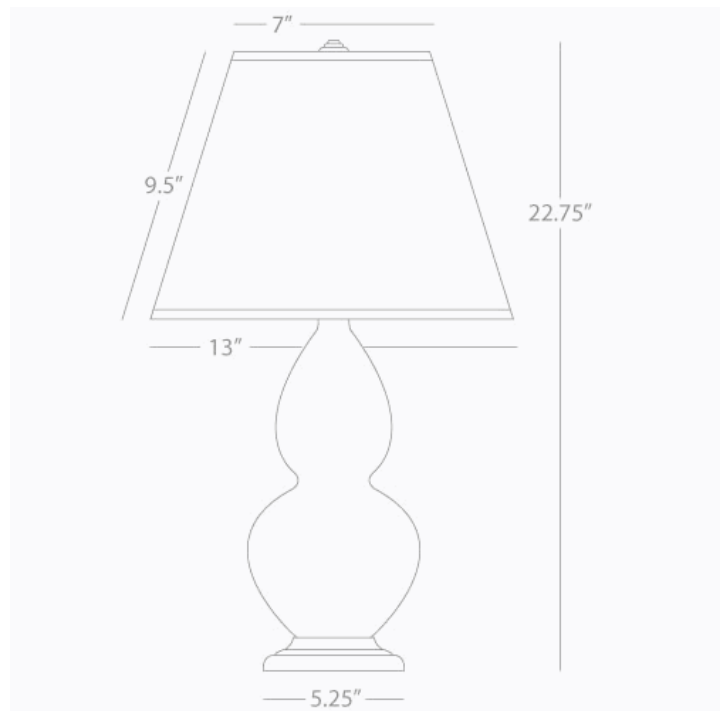

DOUBLE GOURD

CI11X

Accent Lamp

1-150W Max.

Bulb Type: A

Switch: 3-Way

Citron Glazed Ceramic

Deep Patina Bronze Finished Accents

Pearl Dupioni Fabric Shade

See Double Gourd Table for Color / Base / Shade
Options

* *Made In The USA*