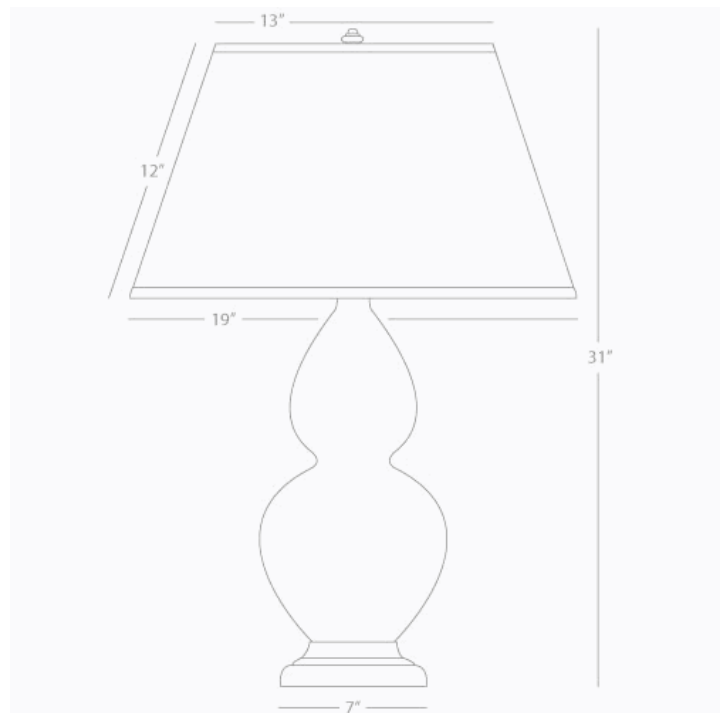

DOUBLE GOURD

CF22X

Table Lamp

1-150W Max.

Bulb Type: A

Switch: 3-Way

Coffee Glazed Ceramic

Antique Silver Finished Accents

Pearl Dupioni Fabric Shade

See Double Gourd Color Chart for Base / Color /
Shade Options

* Made In The USA