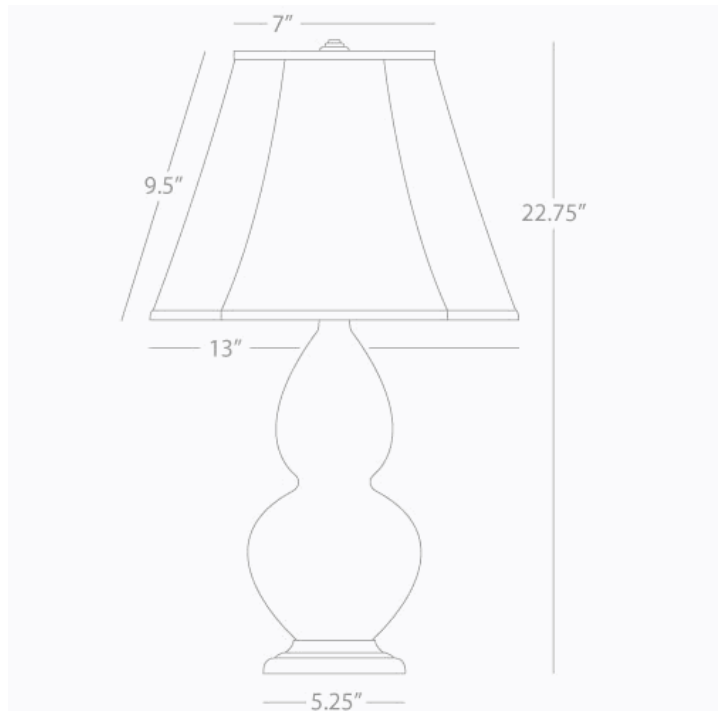

DOUBLE GOURD

CF12

Accent Lamp

1-150W Max.

Bulb Type: A

Switch: 3-Way

Coffee Glazed Ceramic

Antique Silver Finished Accents

Ivory Stretched Fabric Shade

See Double Gourd Table for Color / Base / Shade
Options

* *Made In The USA*