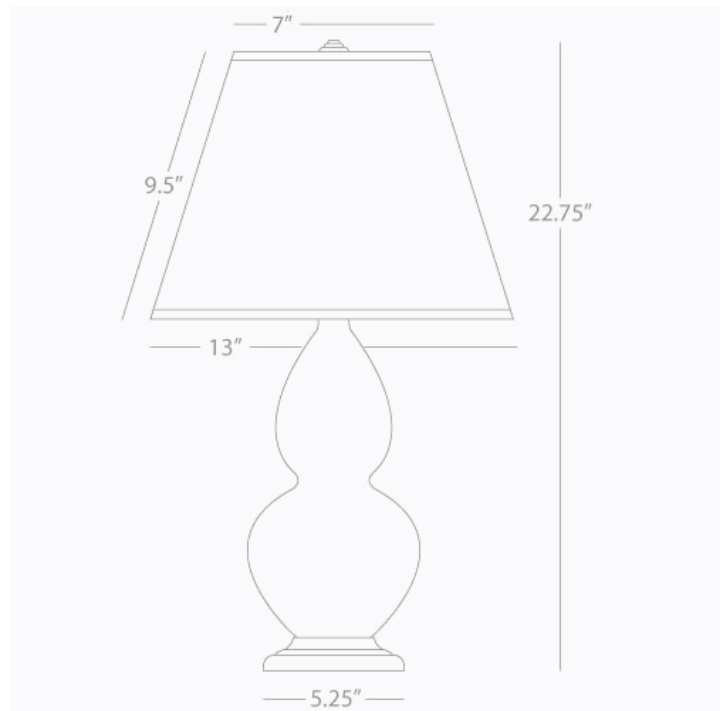

DOUBLE GOURD

CF10X

Accent Lamp

1-150W Max.

Bulb Type: A

Switch: 3-Way

Coffee Glazed Ceramic

Antique Brass Finished Accents

Pearl Dupioni Fabric Shade

See Double Gourd Table for Color / Base / Shade
Options

* *Made In The USA*