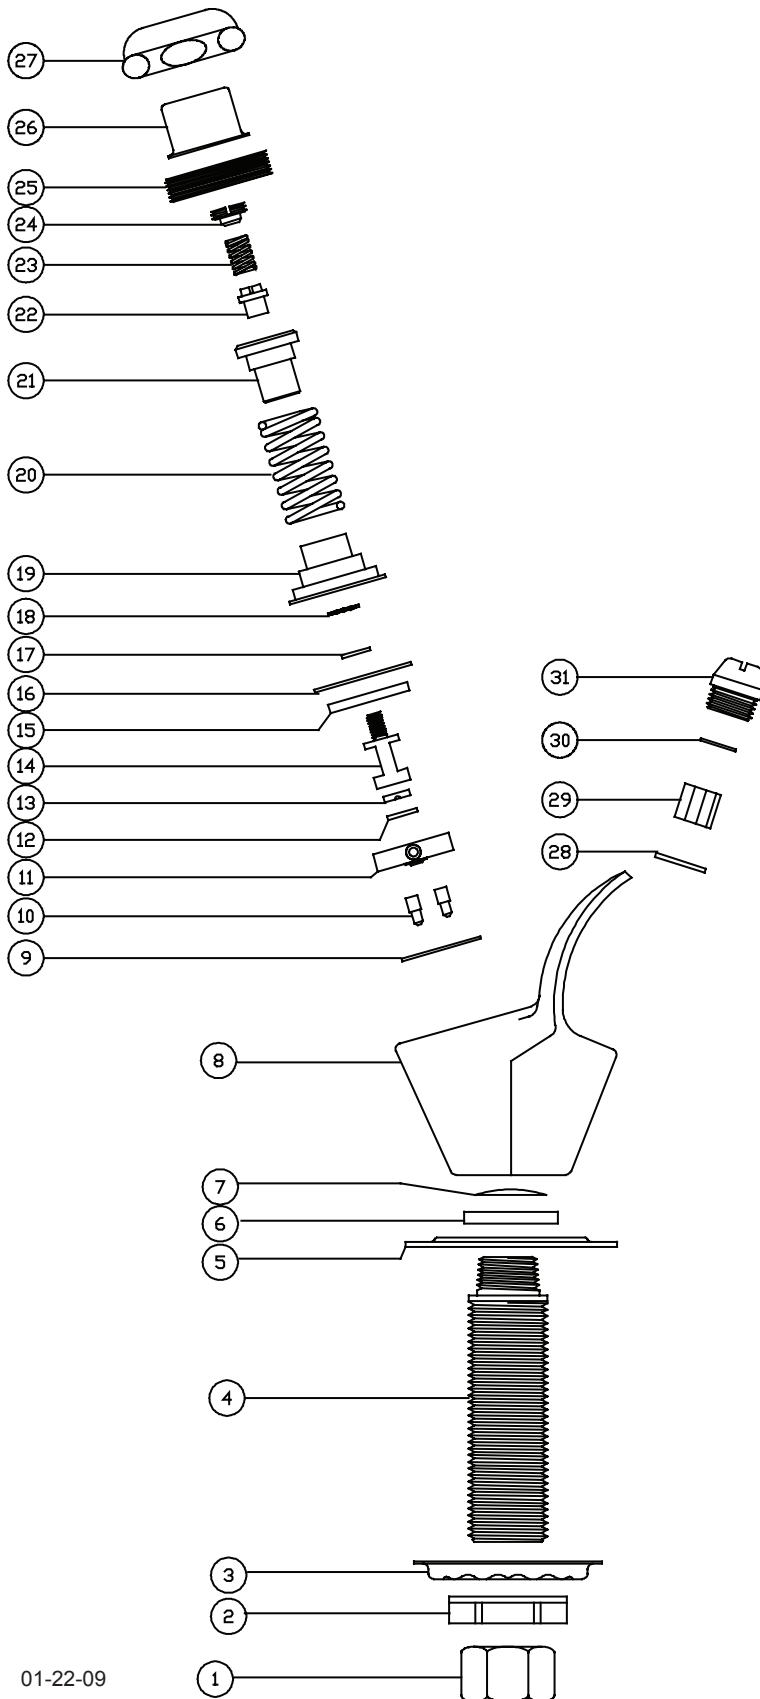

# Central Brass

COMPANY

Brecksville, Ohio 44141

Phone: (216) 883-0220 Fax: (440) 526-5745

www.CentralBrass.com

**MODEL NOS.**  
**0360 0361 0362**  
**BUBBLER HEAD**

## Parts Breakdown

#	Part #	Description
1	4015-BAR	Brass Coupling Nut (0360 only)
2	7133-AZ	Zinc Dichromate Locknut (0360 only)
3	54	Steel Crowfoot Washer (0360 only)
4	781-A	Brass Shank (0360 only)
5	PF-161-D	Brass Flange (0360 & 0361 only)
6	940	Washer
7	358-V	Monel Screen
8	PF-6919	Brass Bubbler Body
9	358-APGCN	Rubber Gasket
10	358-LPC	Brass Locating Pin
11	358-AP	Celcon Tee & Plug
12	358-F	Brass Plug
13	358-EC	Seat Washer
14	358-DC	Brass Seat Holder
15	358-WC	Brass Washer
16	358-GCN	Diaphragm
17	1043-E	Brass Washer
18	358-JC	Bronze Lockwasher
19	358-KC	Brass Bushing
20	358-LS	Stainless Steel Spring
21	358-M	Brass Bushing
22	358-NC	Brass Locknut
23	358-O	Stainless Steel Spring
24	358-P	Brass Regulator Screw
25	358-BHC	Brass Bushing Holder
26	PF-358-Q	Brass Cap
27	PF-358-RS	Brass Cap Nut
28	358-U	Fiber Washer
29	PF-358-TA	Brass Streamformer
30	358-VA	Stainless Steel Screen
31	PF-358-SA	Brass Jet

The parts listed in the parts breakdown above may not be offered separately as replacement parts. Please review the Replacement Parts page for the authorized replacement parts that are available for this item.