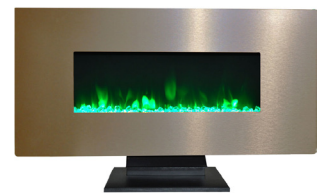

42" Display

Bronze