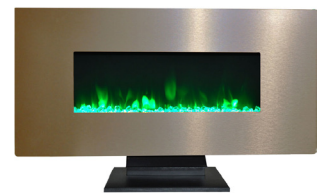

Metallic Electric Fireplaces With Multi-Color LED Displays

FIREPLACE FEATURES

- Offered in 36" and 42" displays
- Modern metallic frames available in bronze or steel
- Enchanting log or crystal displays
- Color-changing LED effects with customizable settings
- Automatic thermal safety switch
- CSA certified

Treat yourself to a stunning display of fire and colorful light with a metallic electric fireplace by Cambridge. The color changing flames will light up the room in an instant, creating a warm setting in your home. Sleek, metallic frames add a modern touch to the fireplace as well as any room it's placed in. Whether it's displayed on the wall, or left freestanding using the stand provided, this fireplace is truly a work of art paired with convenience and function.

Enjoy customizing your very own light show at home! There are three separate light sources that can cycle through colors at the touch of a button. You can set it to display your favorite color or transition through all colors continuously. Adjustable brightness settings are the most convenient as you go from day to night. Simply pick up the remote control provided and choose your most comfortable setting.

36" Display

Bronze

Stainless Steel

42" Display

Bronze

Stainless Steel

CAMBRIDGE

MODEL	CAM**WMEF-***
DESIGN OPTIONS	
Display Sizes	36" and 42"
Bezel Options	Bronze or Stainless Steel
Firebox Options	Crystals or Log Displays
Multi-Color Flame Display	Yes
Adjustable Color Settings	Yes
Remote Control	Yes
PERFORMANCE	
Heat Output	4433 BTU
Heating Range	210 Sq. Ft.
Multi-Color Flame Display	Yes
Remote Control	Yes
Flame Only Mode (Without Heat)	Yes
Programmable Timer (Hrs.)	Up to 9 hrs.
ELECTRICAL RATINGS	
Voltage / Frequency	115 V / 60 Hz
Amperage	16
Wattage	700 (Low) / 1300 (High)
Cord Length	6 Ft. / 72 In.
Plug Type	HPN