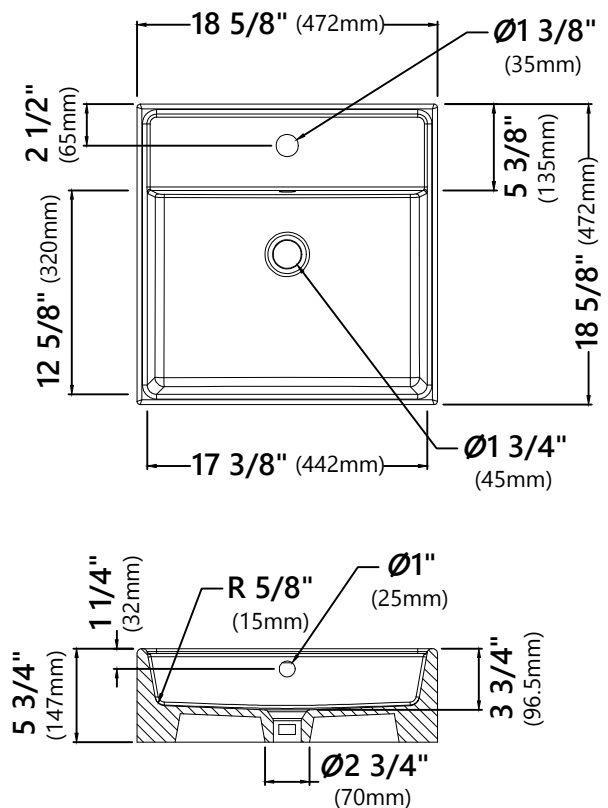

KCV-150

White Square Ceramic Bathroom Sink

Sink Dimensions

Overall Dimensions: 18 5/8" x 18 5/8" x 5 3/4"

Bowl Dimensions: 17 3/8" x 12 5/8"

Sink Depth: 3 3/4"

Features

- Vitreous China
- Square Vessel Sink
- 1 3/4" Drain Hole Size
- With Overflow

Available Colors

- Gloss White

Optional Accessories

- Pop-Up Drain PU-11 & PU-16

CODES/STANDARDS:

Product Certification

cUPC
ADA

Warranty

Kraus Limited Lifetime Warranty

see website for details www.kraususa.com