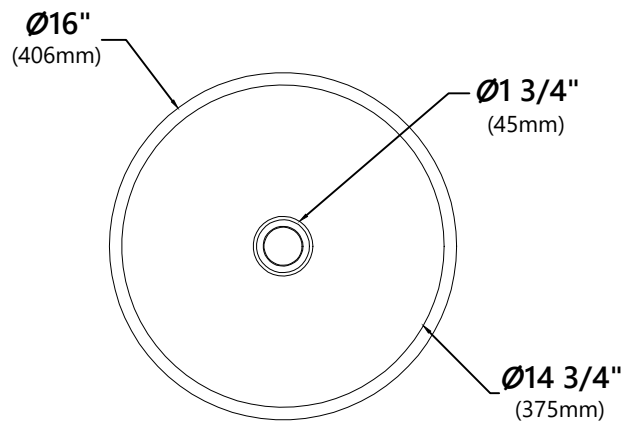

KCV-141

White Round Ceramic Bathroom Sink

Sink Dimensions

Overall Dimensions: $\varnothing 16''$ x $6 \frac{1}{4}''$

Bowl Dimensions: $\varnothing 14 \frac{3}{4}''$

Sink Depth: $5 \frac{3}{8}''$

Features

- Vitreous China
- Round Vessel Sink
- $1 \frac{3}{4}''$ Drain Hole Size
- Without Overflow

Available Colors

- Gloss White

Optional Accessories

- Pop-Up Drain PU-10
- Grid Drain PU-12

CODES/STANDARDS:

Product Certification

cUPC
ADA

Warranty

Kraus Limited Lifetime Warranty

see website for details www.kraususa.com