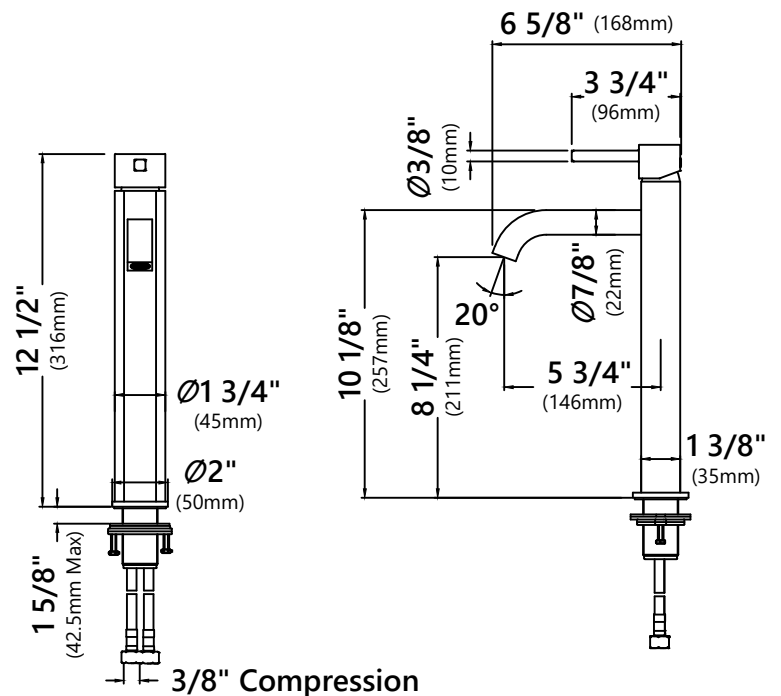

KCV-141

White Round Ceramic Bathroom Sink

Sink Dimensions

Overall Dimensions: $\varnothing 16''$ x $6 \frac{1}{4}''$

Bowl Dimensions: $\varnothing 14 \frac{3}{4}''$

Sink Depth: $5 \frac{3}{8}''$

Features

- Vitreous China
- Round Vessel Sink
- $1 \frac{3}{4}''$ Drain Hole Size
- Without Overflow

Kraus Limited Lifetime Warranty

see website for details www.kraususa.com

FVS-1007

Single Lever Vessel Bathroom Faucet

Faucet Dimensions

Overall Height: 12 1/2"
 Overall Width: 2"
 Spout Height: 8 1/4"
 Spout Reach: 5 3/4"

Features

- Vessel Faucet
- Brass Body
- Lead Free Brass Waterway
- 25mm Ceramic Cartridge
- Single Hole Installation
- 29 1/4" Nylon Waterlines
- Coinslot Aerator
- Flow Rate 1.2gpm (4.5L/min) @ 60 psi
- Max Deck Thickness: 1 3/4"
- TPI of Aerator - M16.5*1

PU-10

Pop Up Drain w/o Overflow

Pop Up Dimensions

Dimensions: 8 5/8" x Ø2 5/8"

Features

- Metal Construction
- Connection 1 1/4"
- Designed to Use w/ Above-Counter Vessel Sinks without overflow
- Fits Standard 1 3/4" Drain Opening