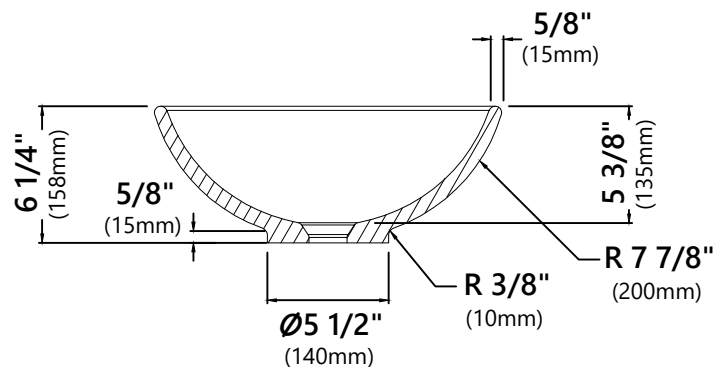

KCV-141

White Round Ceramic Bathroom Sink

Sink Dimensions

Overall Dimensions: $\varnothing 16''$ x $6 \frac{1}{4}''$

Bowl Dimensions: $\varnothing 14 \frac{3}{4}''$

Sink Depth: $5 \frac{3}{8}''$

Features

- Vitreous China
- Round Vessel Sink
- $1 \frac{3}{4}''$ Drain Hole Size
- Without Overflow

Available Colors

- Gloss White

Optional Accessories

- Pop-Up Drain PU-10
- Grid Drain PU-12

CODES/STANDARDS:

Product Certification

cUPC
ADA

Warranty

Kraus Limited Lifetime Warranty

see website for details www.kraususa.com