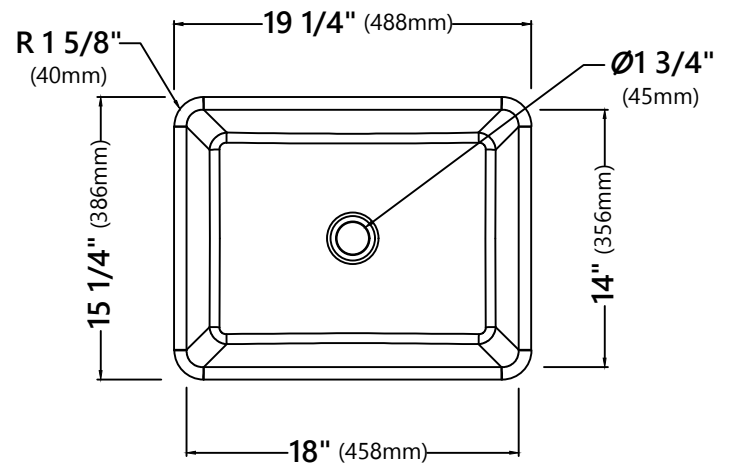

KCV-121

White Rectangular Ceramic Bathroom Sink

Sink Dimensions

Overall Dimensions: 19 1/4" x 15 1/4" x 5 3/8"

Bowl Dimensions: 18" x 14"

Sink Depth: 4 3/8"

Features

- Vitreous China
- Rectangular Vessel Sink
- 1 3/4" Drain Hole Size
- Without Overflow

Kraus Limited Lifetime Warranty

see website for details www.kraususa.com

KVF-1220

Single Lever Vessel Bathroom Faucet

Faucet Dimensions

Overall Height: 12 7/8"
 Overall Width: 2 1/4"
 Spout Height: 8 3/4"
 Spout Reach: 6 1/4"

Features

- Vessel Faucet
- Brass Body
- Lead Free Brass Waterway
- Flow Rate 1.2gpm (4.5L/min) @ 60 psi
- 25mm Ceramic Cartridge
- 36" Integrated Nylon Waterlines
- Dome Shaped Screen Washer
- Slot Type Aerator
- Connections 3/8"
- Max Deck Thickness: 2 1/2"
- TPI of Aerator - M16.5*1

Warranty

Kraus Limited Lifetime Warranty
 see website for details www.kraususa.com

PU-10

Pop Up Drain w/o Overflow

Pop Up Dimensions

Dimensions: 8 5/8" x Ø2 5/8"

Features

- Metal Construction
- Connection 1 1/4"
- Designed to Use w/ Above-Counter Vessel Sinks without overflow
- Fits Standard 1 3/4" Drain Opening