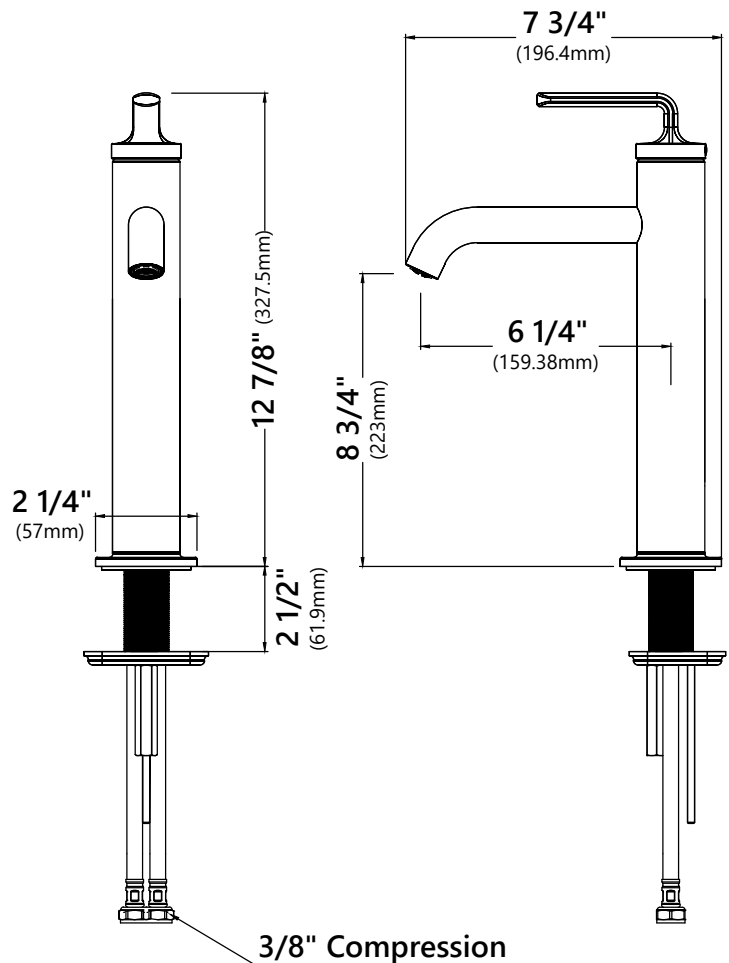

KCV-121

White Rectangular Ceramic Bathroom Sink

Sink Dimensions

Overall Dimensions: 19 1/4" x 15 1/4" x 5 3/8"

Bowl Dimensions: 18" x 14"

Sink Depth: 4 3/8"

Features

- Vitreous China
- Rectangular Vessel Sink
- 1 3/4" Drain Hole Size
- Without Overflow

Kraus Limited Lifetime Warranty

see website for details www.kraususa.com

KVF-1220

Single Lever Vessel Bathroom Faucet

Faucet Dimensions

Overall Height: 12 7/8"
 Overall Width: 2 1/4"
 Spout Height: 8 3/4"
 Spout Reach: 6 1/4"

Features

- Vessel Faucet
- Brass Body
- Lead Free Brass Waterway
- Flow Rate 1.2gpm (4.5L/min) @ 60 psi
- 25mm Ceramic Cartridge
- 36" Integrated Nylon Waterlines
- Dome Shaped Screen Washer
- Slot Type Aerator
- Connections 3/8"
- Max Deck Thickness: 2 1/2"
- TPI of Aerator - M16.5*1

Warranty

Kraus Limited Lifetime Warranty
 see website for details www.kraususa.com

PU-10

Pop Up Drain w/o Overflow

Pop Up Dimensions

Dimensions: 8 5/8" x Ø2 5/8"

Features

- Metal Construction
- Connection 1 1/4"
- Designed to Use w/ Above-Counter Vessel Sinks without overflow
- Fits Standard 1 3/4" Drain Opening