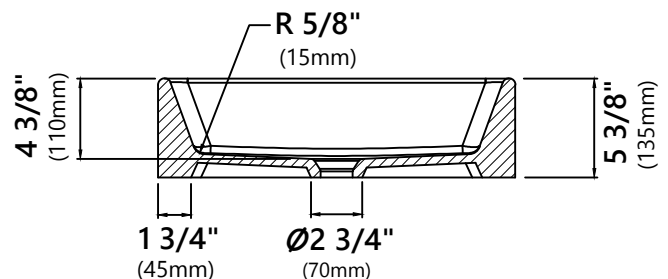

KCV-121

White Rectangular Ceramic Bathroom Sink

Sink Dimensions

Overall Dimensions: 19 1/4" x 15 1/4" x 5 3/8"

Bowl Dimensions: 18" x 14"

Sink Depth: 4 3/8"

Features

- Vitreous China
- Rectangular Vessel Sink
- 1 3/4" Drain Hole Size
- Without Overflow

Kraus Limited Lifetime Warranty

see website for details www.kraususa.com

KVF-1220

Single Lever Vessel Bathroom Faucet

Faucet Dimensions

Overall Height: 12 7/8"
 Overall Width: 2 1/4"
 Spout Height: 8 3/4"
 Spout Reach: 6 1/4"

Features

- Vessel Faucet
- Brass Body
- Lead Free Brass Waterway
- Flow Rate 1.2gpm (4.5L/min) @ 60 psi
- 25mm Ceramic Cartridge
- 36" Integrated Nylon Waterlines
- Dome Shaped Screen Washer
- Slot Type Aerator
- Connections 3/8"
- Max Deck Thickness: 2 1/2"
- TPI of Aerator - M16.5*1

Warranty

Kraus Limited Lifetime Warranty
 see website for details www.kraususa.com

PU-10

Pop Up Drain w/o Overflow

Pop Up Dimensions

Dimensions: 8 5/8" x Ø2 5/8"

Features

- Metal Construction
- Connection 1 1/4"
- Designed to Use w/ Above-Counter Vessel Sinks without overflow
- Fits Standard 1 3/4" Drain Opening