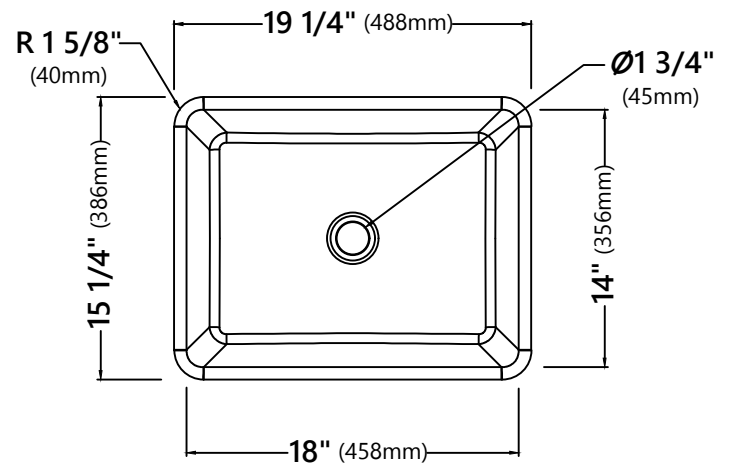

KCV-121

White Rectangular Ceramic Bathroom Sink

Sink Dimensions

Overall Dimensions: 19 1/4" x 15 1/4" x 5 3/8"

Bowl Dimensions: 18" x 14"

Sink Depth: 4 3/8"

Features

- Vitreous China
- Rectangular Vessel Sink
- 1 3/4" Drain Hole Size
- Without Overflow

Kraus Limited Lifetime Warranty

see website for details www.kraususa.com

KVF-1200

Single Lever Vessel Bathroom Faucet

Faucet Dimensions

- Overall Height: 12 1/8"
- Overall Width: 2 1/4"
- Spout Height: 8 1/8"
- Spout Reach: 5 1/8"

Features

- Brass Body
- Lead Free Brass Waterway
- Flow Rate 1.2gpm (4.5L/min) @ 60 psi
- 25mm Ceramic Cartridge
- 29.5" Flexible Nylon Integrated Waterlines
- TPI of aerator in the Spout - M18.5*1
- Soft-touch Silicone Aerator
- Dome Shaped Screen Washer
- Ø1 1/4" Shank