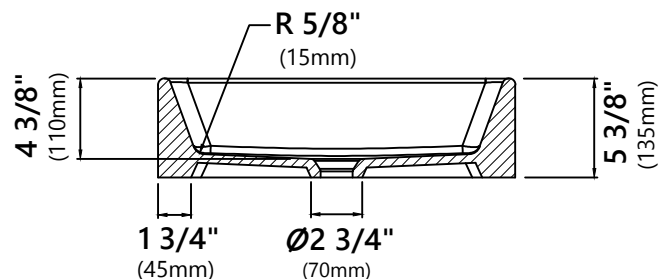

KCV-121

White Rectangular Ceramic Bathroom Sink

Sink Dimensions

Overall Dimensions: 19 1/4" x 15 1/4" x 5 3/8"

Bowl Dimensions: 18" x 14"

Sink Depth: 4 3/8"

Features

- Vitreous China
- Rectangular Vessel Sink
- 1 3/4" Drain Hole Size
- Without Overflow

Kraus Limited Lifetime Warranty

see website for details www.kraususa.com

KVF-1200

Single Lever Vessel Bathroom Faucet

Faucet Dimensions

- Overall Height: 12 1/8"
- Overall Width: 2 1/4"
- Spout Height: 8 1/8"
- Spout Reach: 5 1/8"

Features

- Brass Body
- Lead Free Brass Waterway
- Flow Rate 1.2gpm (4.5L/min) @ 60 psi
- 25mm Ceramic Cartridge
- 29.5" Flexible Nylon Integrated Waterlines
- TPI of aerator in the Spout - M18.5*1
- Soft-touch Silicone Aerator
- Dome Shaped Screen Washer
- Ø1 1/4" Shank