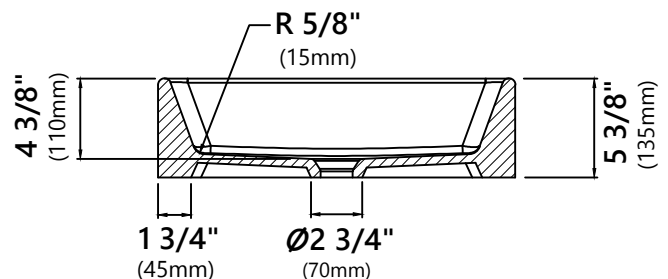

KCV-121

White Rectangular Ceramic Bathroom Sink

Sink Dimensions

Overall Dimensions: 19 1/4" x 15 1/4" x 5 3/8"

Bowl Dimensions: 18" x 14"

Sink Depth: 4 3/8"

Features

- Vitreous China
- Rectangular Vessel Sink
- 1 3/4" Drain Hole Size
- Without Overflow

Kraus Limited Lifetime Warranty

see website for details www.kraususa.com

FVS-1007

Single Lever Vessel Bathroom Faucet

Faucet Dimensions

Overall Height: 12 1/2"
 Overall Width: 2"
 Spout Height: 8 1/4"
 Spout Reach: 5 3/4"

Features

- Vessel Faucet
- Brass Body
- Lead Free Brass Waterway
- 25mm Ceramic Cartridge
- Single Hole Installation
- 29 1/4" Nylon Waterlines
- Coinslot Aerator
- Flow Rate 1.2gpm (4.5L/min) @ 60 psi
- Max Deck Thickness: 1 3/4"
- TPI of Aerator - M16.5*1

PU-10

Pop Up Drain w/o Overflow

Pop Up Dimensions

Dimensions: 8 5/8" x Ø2 5/8"

Features

- Metal Construction
- Connection 1 1/4"
- Designed to Use w/ Above-Counter Vessel Sinks without overflow
- Fits Standard 1 3/4" Drain Opening