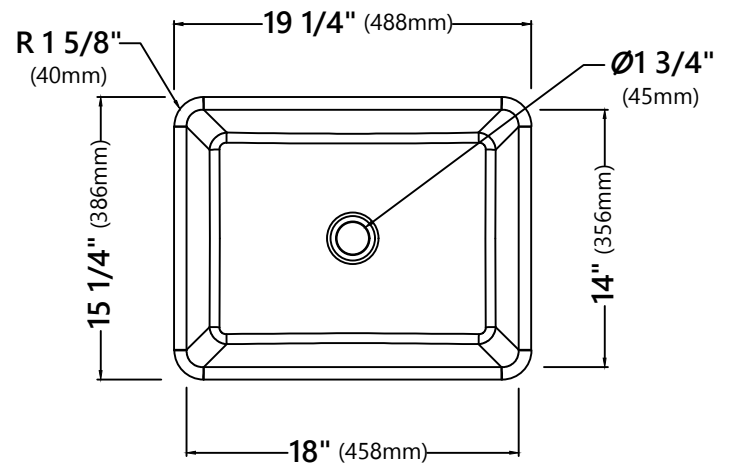

KCV-121

White Rectangular Ceramic Bathroom Sink

Sink Dimensions

Overall Dimensions: 19 1/4" x 15 1/4" x 5 3/8"

Bowl Dimensions: 18" x 14"

Sink Depth: 4 3/8"

Features

- Vitreous China
- Rectangular Vessel Sink
- 1 3/4" Drain Hole Size
- Without Overflow

Kraus Limited Lifetime Warranty

see website for details www.kraususa.com

FVS-1007

Single Lever Vessel Bathroom Faucet

Faucet Dimensions

Overall Height: 12 1/2"
 Overall Width: 2"
 Spout Height: 8 1/4"
 Spout Reach: 5 3/4"

Features

- Vessel Faucet
- Brass Body
- Lead Free Brass Waterway
- 25mm Ceramic Cartridge
- Single Hole Installation
- 29 1/4" Nylon Waterlines
- Coinslot Aerator
- Flow Rate 1.2gpm (4.5L/min) @ 60 psi
- Max Deck Thickness: 1 3/4"
- TPI of Aerator - M16.5*1

PU-10

Pop Up Drain w/o Overflow

Pop Up Dimensions

Dimensions: 8 5/8" x Ø2 5/8"

Features

- Metal Construction
- Connection 1 1/4"
- Designed to Use w/ Above-Counter Vessel Sinks without overflow
- Fits Standard 1 3/4" Drain Opening