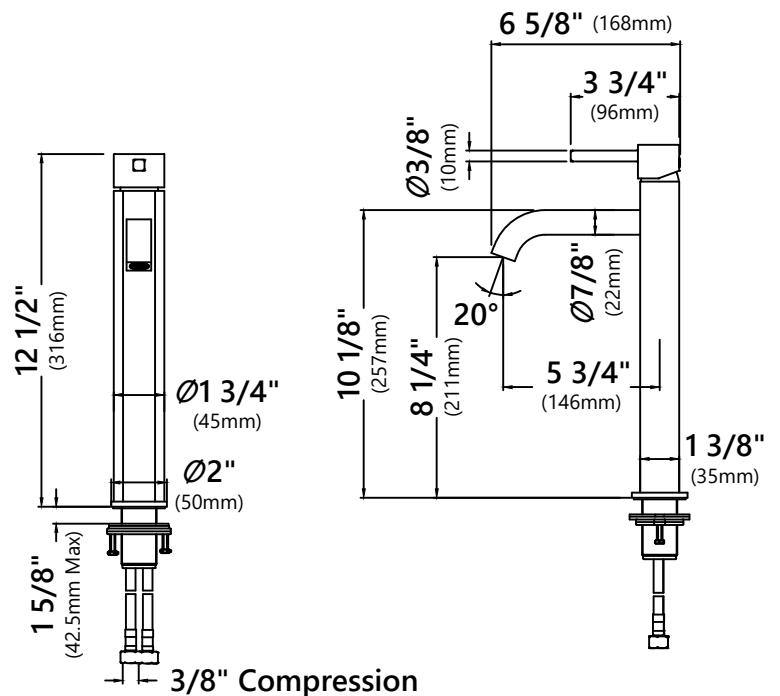

FVS-1007

Single Lever Vessel Bathroom Faucet

Faucet Dimensions

Overall Height: 12 1/2"
Overall Width: 2"
Spout Height: 8 1/4"
Spout Reach: 5 3/4"

Features

- Vessel Faucet
- Brass Body
- Lead Free Brass Waterway
- 25mm Ceramic Cartridge
- Single Hole Installation
- 29 1/4" Nylon Waterlines
- Coinslot Aerator
- Flow Rate 1.2gpm (4.5L/min) @ 60 psi
- Max Deck Thickness: 1 3/4"
- TPI of Aerator - M16.5*1

Accessories Included

- Hex Wrench
- Aerator Key

Optional Accessories

- Pop Ups PU-10 and PU-12

Available Finishes

- Chrome
- Satin Nickel
- Oil Rubbed Bronze
- Matte Black
- Spot Free Stainless Steel

CODES/STANDARDS:

Product Certification

cUPC (ASME A112.18.1/CSA B125.1)
NSF/ANSI Standard 61 and 372 certified by IAPMO
AB1953, EPA, CAL GREEN, MASS, FTC, DOE, CEC, ADA

Warranty

Kraus Limited Lifetime Warranty

see website for details www.kraususa.com