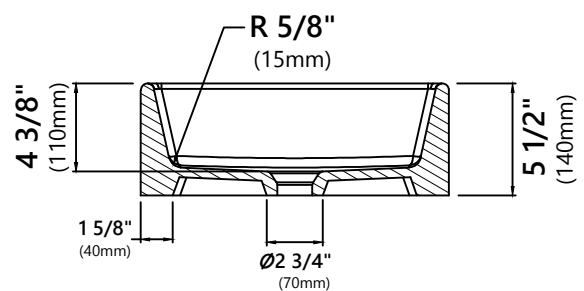

KCV-120

White Square Ceramic Bathroom Sink

Sink Dimensions

Overall Dimensions: 15 1/4" x 15 1/4" x 5 1/2"

Bowl Dimensions: 14" x 14"

Sink Depth: 4 3/8"

Features

- Vitreous China
- Square Vessel Sink
- 1 3/4" Drain Hole Size
- Without Overflow

Available Colors

- Gloss White

Optional Accessories

- Pop-Up Drain PU-10
- Grid Drain PU-12

CODES/STANDARDS:

Product Certification

cUPC
ADA

Warranty

Kraus Limited Lifetime Warranty

see website for details www.kraususa.com