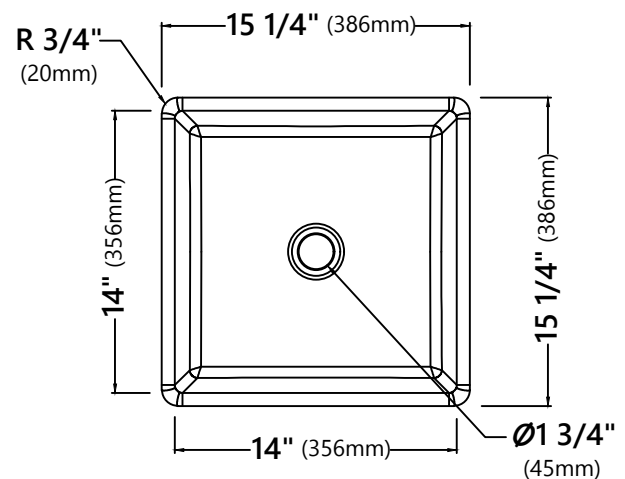

KCV-120

White Square Ceramic Bathroom Sink

Sink Dimensions

Overall Dimensions: 15 1/4" x 15 1/4" x 5 1/2"

Bowl Dimensions: 14" x 14"

Sink Depth: 4 3/8"

Features

- Vitreous China
- Square Vessel Sink
- 1 3/4" Drain Hole Size
- Without Overflow

Available Colors

- Gloss White

Optional Accessories

- Pop-Up Drain PU-10
- Grid Drain PU-12

CODES/STANDARDS:

Product Certification

cUPC
ADA

Warranty

Kraus Limited Lifetime Warranty

see website for details www.kraususa.com