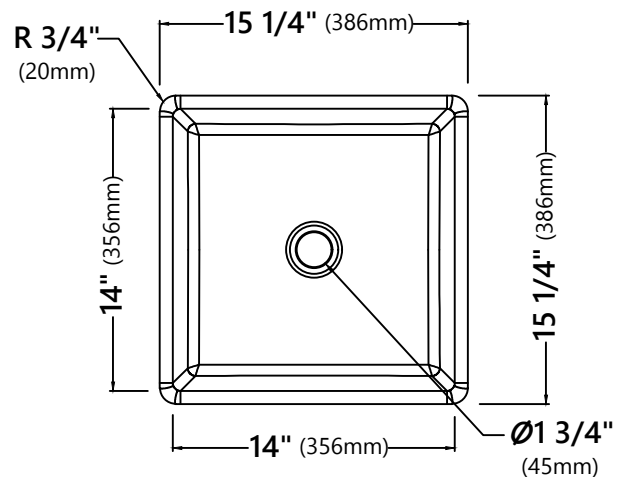

KCV-120

White Square Ceramic Bathroom Sink

Sink Dimensions

Overall Dimensions: 15 1/4" x 15 1/4" x 5 1/2"

Bowl Dimensions: 14" x 14"

Sink Depth: 4 3/8"

Features

- Vitreous China
- Square Vessel Sink
- 1 3/4" Drain Hole Size
- Without Overflow

Kraus Limited Lifetime Warranty

see website for details www.kraususa.com

FVS-1007

Single Lever Vessel Bathroom Faucet

Faucet Dimensions

Overall Height: 12 1/2"

Overall Width: 2"

Spout Height: 8 1/4"

Spout Reach: 5 3/4"

Features

- Vessel Faucet
- Brass Body
- Lead Free Brass Waterway
- 25mm Ceramic Cartridge
- Single Hole Installation
- 29 1/4" Nylon Waterlines
- Coinslot Aerator
- Flow Rate 1.2gpm (4.5L/min) @ 60 psi
- Max Deck Thickness: 1 3/4"
- TPI of Aerator - M16.5*1

PU-10

Pop Up Drain w/o Overflow

Pop Up Dimensions

Dimensions: 8 5/8" x Ø2 5/8"

Features

- Metal Construction
- Connection 1 1/4"
- Designed to Use w/ Above-Counter Vessel Sinks without overflow
- Fits Standard 1 3/4" Drain Opening