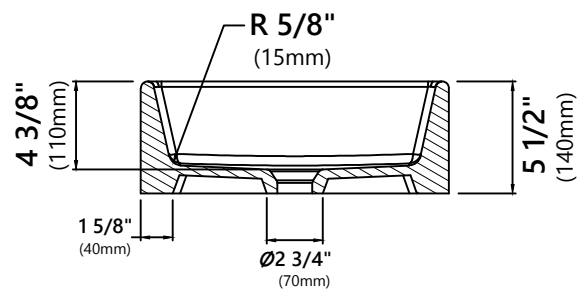

KCV-120

White Square Ceramic Bathroom Sink

Sink Dimensions

Overall Dimensions: 15 1/4" x 15 1/4" x 5 1/2"

Bowl Dimensions: 14" x 14"

Sink Depth: 4 3/8"

Features

- Vitreous China
- Square Vessel Sink
- 1 3/4" Drain Hole Size
- Without Overflow

Kraus Limited Lifetime Warranty

see website for details www.kraususa.com

FVS-1007

Single Lever Vessel Bathroom Faucet

Faucet Dimensions

Overall Height: 12 1/2"

Overall Width: 2"

Spout Height: 8 1/4"

Spout Reach: 5 3/4"

Features

- Vessel Faucet
- Brass Body
- Lead Free Brass Waterway
- 25mm Ceramic Cartridge
- Single Hole Installation
- 29 1/4" Nylon Waterlines
- Coinslot Aerator
- Flow Rate 1.2gpm (4.5L/min) @ 60 psi
- Max Deck Thickness: 1 3/4"
- TPI of Aerator - M16.5*1

PU-10

Pop Up Drain w/o Overflow

Pop Up Dimensions

Dimensions: 8 5/8" x Ø2 5/8"

Features

- Metal Construction
- Connection 1 1/4"
- Designed to Use w/ Above-Counter Vessel Sinks without overflow
- Fits Standard 1 3/4" Drain Opening