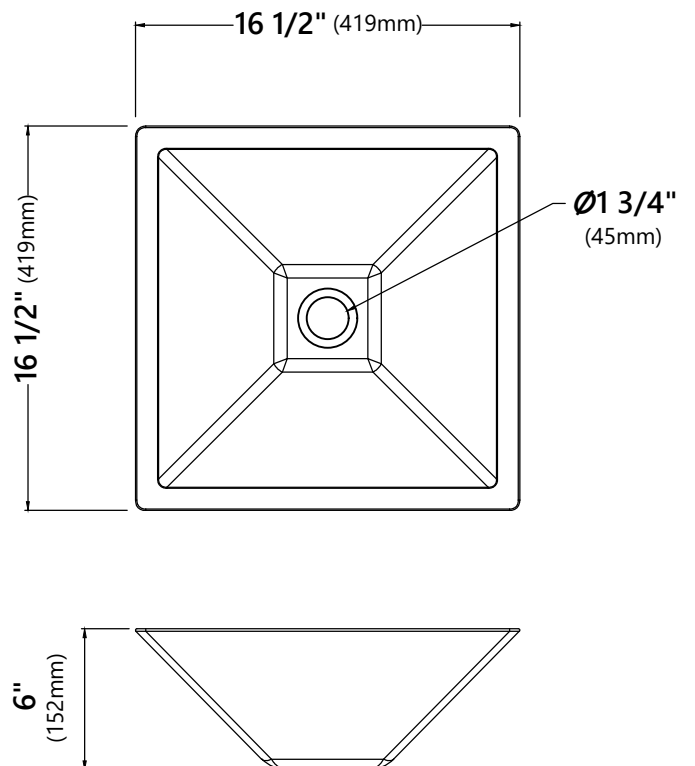

Warranty

Kraus Limited Lifetime Warranty

see website for details www.kraususa.com