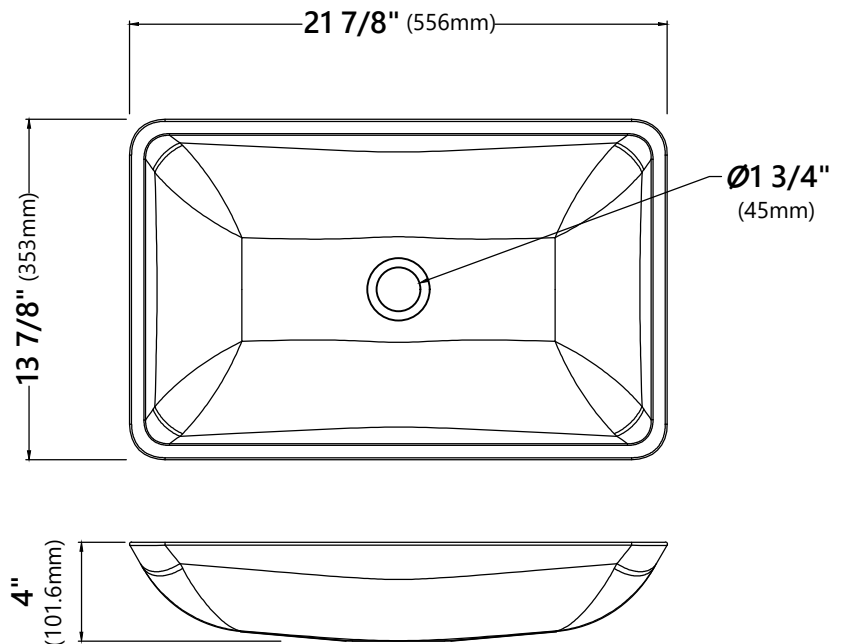

Warranty

Kraus Limited Lifetime Warranty

see website for details www.kraususa.com