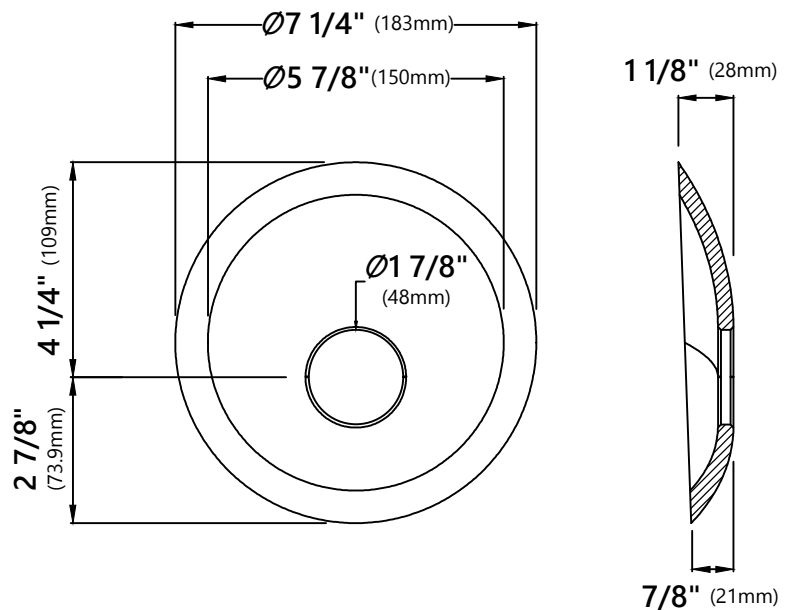

GVR-210-RE

Gold Glass Vessel Sink

Sink Dimensions

Dimensions: 21 7/8" x 13 7/8" x 4"

Features

- Solid Tempered Glass
- Vessel Sink
- 15mm Thickness
- 1 3/4" Drain Hole Size
- Without Overflow

CODES/STANDARDS:

Overall Height: 12 3/4"
 Overall Width: 7 1/8"
 Spout Height: 8"
 Spout Reach: 6 1/8"

Features

- Metal Body
- Lead Free Brass Waterway
- 35mm Ceramic Cartridge
- Single Hole Installation
- Flow Rate 2.2gpm (8.3L/min) @ 60 psi
- 32.5" Nylon Waterlines

Glass Disk Dimensions

Overall Dimensions: $\varnothing 7 \frac{1}{4}''$ x $1 \frac{1}{8}''$

Features

- Tempered Glass Construction
- For Use with KGW-1700 Waterfall Faucet

Available Colors

- Clear
- Frosted
- Clear Brown
- Clear Black
- Clear Red
- Green
- Blue
- Copper
- Brown

Warranty

Kraus Limited Lifetime Warranty
see website for details www.kraususa.com

PU-10

Pop Up Drain w/o Overflow

Pop Up Dimensions

Dimensions: 8 5/8" x Ø2 5/8"

Features

- Metal Construction
- Connection 1 1/4"
- Designed to Use w/ Above-Counter Vessel Sinks without overflow
- Fits Standard 1 3/4" Drain Opening