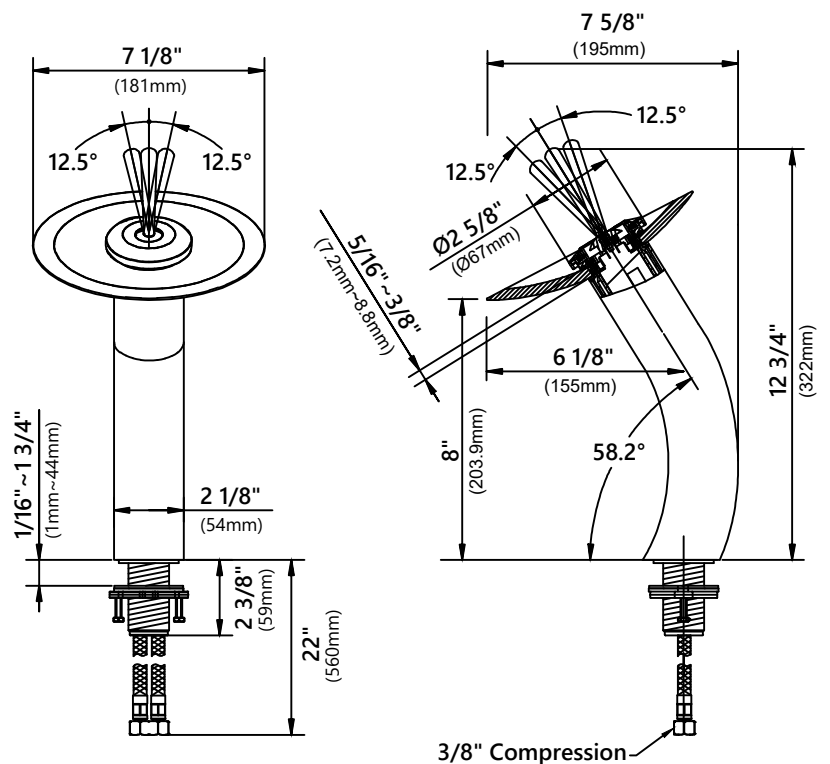

KGW-1700

Waterfall Bathroom Faucet

Faucet Dimensions

Overall Height: 12 3/4"
Overall Width: 7 1/8"
Spout Height: 8"
Spout Reach: 6 1/8"

Features

- Metal Body
- Lead Free Brass Waterway
- 35mm Ceramic Cartridge
- Single Hole Installation
- Flow Rate 2.2gpm (8.3L/min) @ 60 psi
- 32.5" Nylon Waterlines

Accessories Included

- Hex Wrench

Optional Accessories

- Pop Ups PU-10, PU-12

Available Finishes

- Chrome
- Satin Nickel
- Oil Rubbed Bronze
- Spot Free Stainless Steel

CODES/STANDARDS:

Product Certification

cUPC (ASME A112.18.1/CSA B125.1)
NSF/ANSI Standard 61 and 372 certified by IAPMO
AB1953, MASS, DOE, ADA

Warranty

Kraus Limited Lifetime Warranty
see website for details www.kraususa.com