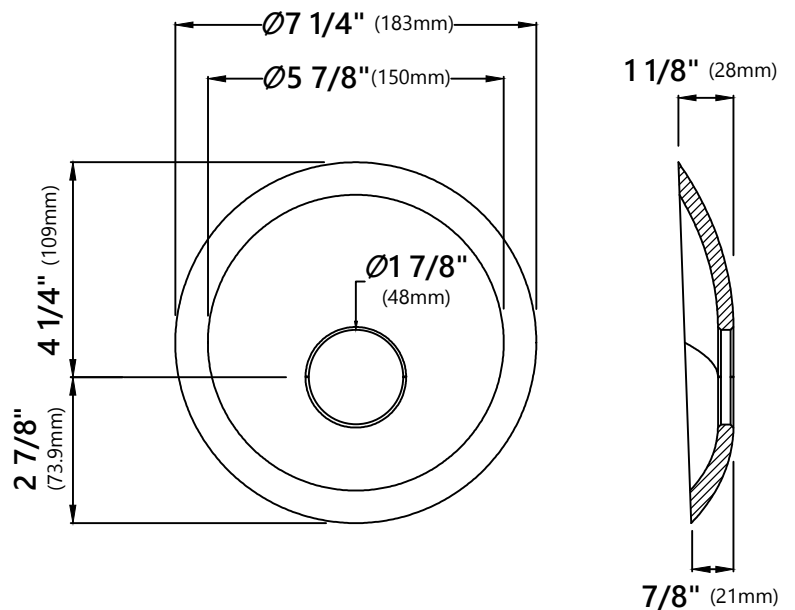

Warranty

Kraus Limited Lifetime Warranty
see website for details www.kraususa.com