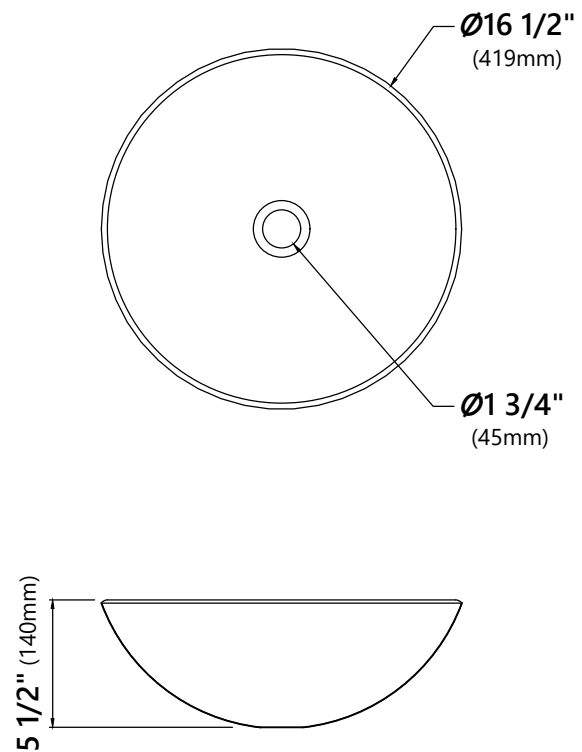

Warranty

Kraus Limited Lifetime Warranty

see website for details www.kraususa.com